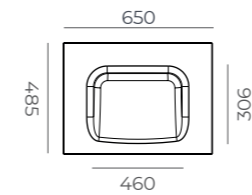

650

800

1200

Asymmetric Washbasin (A)

Technical Specifications

	650	800	1000	1200
● weight	8.3 kg	9.6 kg	12.5 kg	14.9 kg
● package dimension	160x720x540 mm	160x870x540 mm	160x1070x540 mm	160x1270x540 mm
● volume	0.06 m ³	0.08 m ³	0.09 m ³	0.11 m ³
● package capacity	24 pieces	21 pieces	21 pieces	15 pieces

Agora-T

Furniture Fitted Washbasin

Acivit

1000

Dimensions

Sizes 650/800/1000/1200

650

800

1200

Technical Specifications

	650	800	1000	1200
● weight	8.3 kg	9.6 kg	12.5 kg	14.9 kg
● package dimension	160x720x540 mm	160x870x540 mm	160x1070x540 mm	160x1270x540 mm
● volume	0.06 m ³	0.08 m ³	0.09 m ³	0.11 m ³
● package capacity	24 pieces	21 pieces	21 pieces	15 pieces

● weight ● package dimension ● volume ● package capacity

Teos

Furniture Fitted Washbasin

ACRIVIT

1000

Dimensions

Asymmetric Washbasin (A)

Sizes 650/800/1000/1200