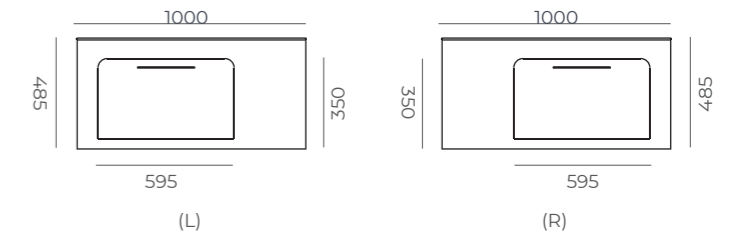

Furniture Fitted
Washbasins

Agora

Furniture Fitted Washbasin

ACRIVIT

1000

Dimensions

Asymmetric Washbasin (A)

Sizes 650/800/1000/1200

650

800

1200

Asymmetric Washbasin (A)

Technical Specifications

	650	800	1000	1200
● weight	8.3 kg	9.6 kg	12.5 kg	14.9 kg
● package dimension	160x720x540 mm	160x870x540 mm	160x1070x540 mm	160x1270x540 mm
● volume	0.06 m ³	0.08 m ³	0.09 m ³	0.11 m ³
● package capacity	24 pieces	21 pieces	21 pieces	15 pieces

1200

Technical Specifications

	650	800	1000	1200
● weight	8.3 kg	9.6 kg	12.5 kg	14.9 kg
● package dimension	160x720x540 mm	160x870x540 mm	160x1070x540 mm	160x1270x540 mm
● volume	0.06 m ³	0.08 m ³	0.09 m ³	0.11 m ³
● package capacity	24 pieces	21 pieces	21 pieces	15 pieces

650

800

1200

Asymmetric Washbasin (A)

Technical Specifications

	650	800	1000	1200
● weight	9.3 kg	11.3 kg	13.4 kg	17.0 kg
● package dimension	160x720x540 mm	160x870x540 mm	160x1070x540 mm	160x1270x540 mm
● volume	0.06 m ³	0.08 m ³	0.09 m ³	0.11 m ³
● package capacity	24 pieces	21 pieces	15 pieces	15 pieces