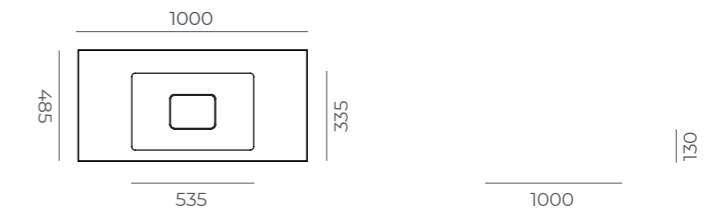

Nysa

Furniture Fitted Washbasin

Acivit

1000

Dimensions

Asymmetric Washbasin (A)