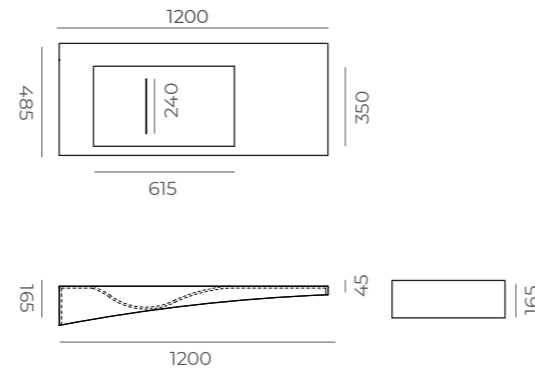

650

800

1200

Asymmetric Washbasin (A)

Technical Specifications

	650	800	1000	1200
● weight	8.3 kg	9.6 kg	12.5 kg	14.9 kg
● package dimension	160x720x540 mm	160x870x540 mm	160x1070x540 mm	160x1270x540 mm
● volume	0.06 m ³	0.08 m ³	0.09 m ³	0.11 m ³
● package capacity	24 pieces	21 pieces	21 pieces	15 pieces

● weight ● package dimension ● volume ● package capacity

Teos

Furniture Fitted Washbasin

ACRIVIT

1000

Dimensions

Asymmetric Washbasin (A)

Sizes 650/800/1000/1200

650

800

1200

Asymmetric Washbasin (A)

Technical Specifications

	650	800	1000	1200
● weight	9.3 kg	11.3 kg	13.4 kg	17.0 kg
● package dimension	160x720x540 mm	160x870x540 mm	160x1070x540 mm	160x1270x540 mm
● volume	0.06 m ³	0.08 m ³	0.09 m ³	0.11 m ³
● package capacity	24 pieces	21 pieces	15 pieces	15 pieces

● weight ● package dimension ● volume ● package capacity

Smyrna

Afrodizias

Sizes 1000/1200

1000

1200

Technical Specifications

	1000	1200
● weight	19.5 kg	25.4 kg
● package dimension	220x1040x510 mm	220x1240x510 mm
● volume	0.12 m3	0.14 m3
● package capacity	12 pieces	12 pieces