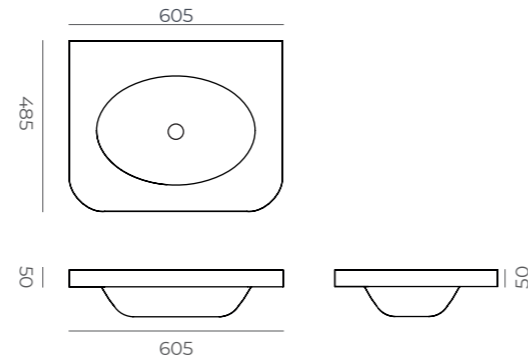

800

1200

1200 Asymmetric Washbasin (A)

1200 Asymmetric Washbasin (A)

Technical Specifications

	800	1000	1200
● weight	8.6 kg	11.5 kg	13.9 kg
● package dimension	160x870x540 mm	160x1070x540 mm	160x1270x540 mm
● volume	0.08 m ³	0.09 m ³	0.11 m ³
● package capacity	21 pieces	15 pieces	15 pieces

Dimensions

Technical Specifications

●	●	●	●
6.1 kg	420x620x130 mm	0.03 m ³	48 pieces

Milet

Lidya

ACRIVIT

Dimensions

Technical Specifications

●	●	●	●
10.3 kg	200x630x510 mm	0.06 m ³	24 pieces

● weight ● package dimension ● volume ● package capacity

Dimensions

Technical Specifications

●	●	●	●
5.5 kg	80x570x430 mm	0.04 m ³	32 pieces

● weight ● package dimension ● volume ● package capacity

Countertop
Washbasins

Dimensions

Technical Specifications

●	●	●	●
6.3 kg	435x635x170 mm	0.05 m ³	12 pieces

● weight ● package dimension ● volume ● package capacity

ACRIVIT

Dimensions

Technical Specifications