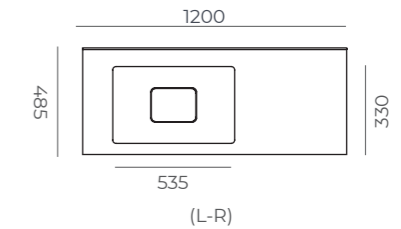

800

1200

Asymmetric Washbasin (A)

Technical Specifications

	650	800	1000	1200
● weight	6.2 kg	8.3 kg	10.5 kg	12.8 kg
● package dimension	420x620x130 mm	160x870x540 mm	160x1070x540 mm	160x1270x540 mm
● volume	0.03 m ³	0.08 m ³	0.11 m ³	0.11 m ³
● package capacity	48 pieces	21 pieces	15 pieces	15 pieces

Nysa

Furniture Fitted Washbasin

Acivit

1000

Dimensions

Asymmetric Washbasin (A)

Sizes 650/800/1000/1200

650

800

1200

Asymmetric Washbasin (A)

Technical Specifications

	650	800	1000	1200
● weight	8 kg	9.8 kg	11.8 kg	14.9 kg
● package dimension	160x720x540 mm	160x870x540 mm	160x1070x540 mm	160x1270x540 mm
● volume	0.08 m ³	0.08 m ³	0.11 m ³	0.11 m ³
● package capacity	21 pieces	21 pieces	15 pieces	15 pieces

● weight ● package dimension ● volume ● package capacity

Venus

Troya

ACRIVIT

Sizes 800/1000/1200

Technical Specifications

	800	1000	1200
● weight	11.85 kg	13.75 kg	16.1 kg
● package dimension	160x870x540 mm	160x1070x540 mm	160x1270x540 mm
● volume	0.08 m ³	0.09 m ³	0.11 m ³
● package capacity	21 pieces	15 pieces	15 pieces