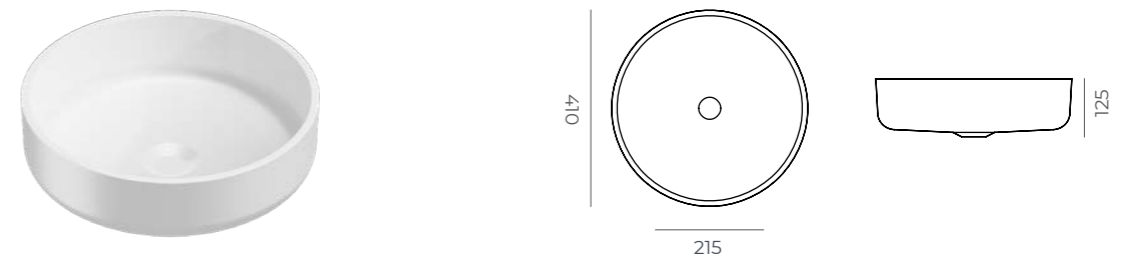

Technical Specifications

●	●	●	●
5.8 kg	440x440x150 mm	0.03 m³	78 pieces

● weight ● package dimension ● volume ● package capacity