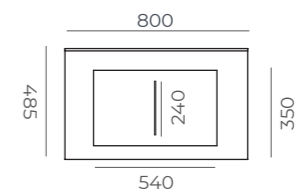

1200

Technical Specifications

	650	800	1000	1200
● weight	8.3 kg	9.6 kg	12.5 kg	14.9 kg
● package dimension	160x720x540 mm	160x870x540 mm	160x1070x540 mm	160x1270x540 mm
● volume	0.06 m ³	0.08 m ³	0.09 m ³	0.11 m ³
● package capacity	24 pieces	21 pieces	21 pieces	15 pieces

● weight ● package dimension ● volume ● package capacity

Teos

Furniture Fitted Washbasin

ACRIVIT

1000

Dimensions

Asymmetric Washbasin (A)

Sizes 650/800/1000/1200

650

800

1200

Asymmetric Washbasin (A)

Technical Specifications

	650	800	1000	1200
● weight	9.3 kg	11.3 kg	13.4 kg	17.0 kg
● package dimension	160x720x540 mm	160x870x540 mm	160x1070x540 mm	160x1270x540 mm
● volume	0.06 m ³	0.08 m ³	0.09 m ³	0.11 m ³
● package capacity	24 pieces	21 pieces	15 pieces	15 pieces

● weight ● package dimension ● volume ● package capacity

Smyrna

Afrodizias

Sizes 1000/1200

1000

1200

Technical Specifications

	1000	1200
● weight	19.5 kg	25.4 kg
● package dimension	220x1040x510 mm	220x1240x510 mm
● volume	0.12 m3	0.14 m3
● package capacity	12 pieces	12 pieces