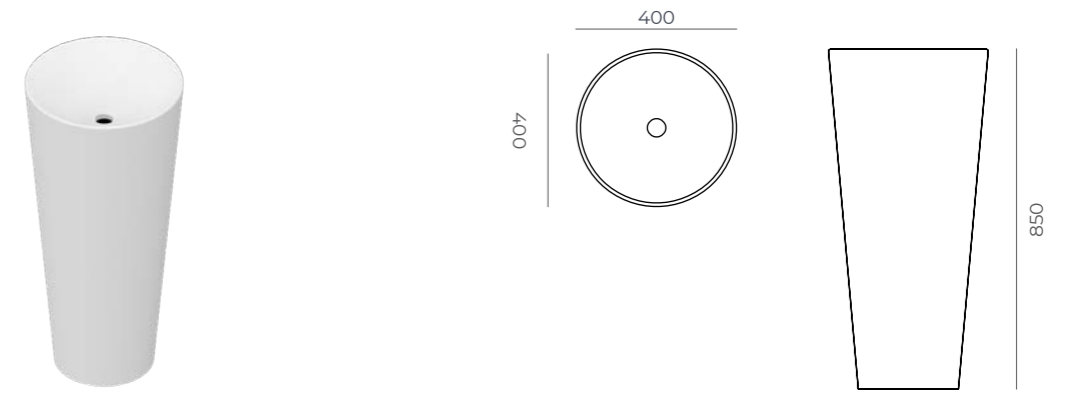

Technical Specifications

●	●	●	●
42.2 kg	481x481x936 mm	0.22 m³	8 pieces

● weight ● package dimension ● volume ● package capacity