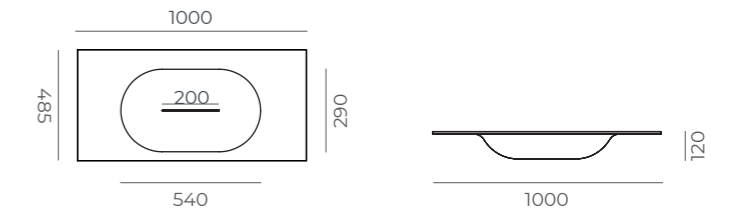

800

1200

Asymmetric Washbasin (A)

Technical Specifications

	650	800	1000	1200
● weight	9.1 kg	11kg	13.2 kg	15.5 kg
● package dimension	160x720x540 mm	160x870x540 mm	160x1070x540 mm	160x1270x540 mm
● volume	0.06 m ³	0.08 m ³	0.09 m ³	0.11 m ³
● package capacity	24 pieces	21 pieces	15 pieces	15 pieces

Gordion

Gordion

Furniture Fitted Washbasin

ACRIVIT

1000

Dimensions

Asymmetric Washbasin (A)

Sizes 800/1000/1200

800

1200

1200 Asymmetric Washbasin (A)

1200 Asymmetric Washbasin (A)

Technical Specifications

	800	1000	1200
● weight	8.6 kg	11.5 kg	13.9 kg
● package dimension	160x870x540 mm	160x1070x540 mm	160x1270x540 mm
● volume	0.08 m ³	0.09 m ³	0.11 m ³
● package capacity	21 pieces	15 pieces	15 pieces

Dimensions

Technical Specifications

●	●	●	●
6.1 kg	420x620x130 mm	0.03 m ³	48 pieces

Milet

Lidya

ACRIVIT

Dimensions

Technical Specifications