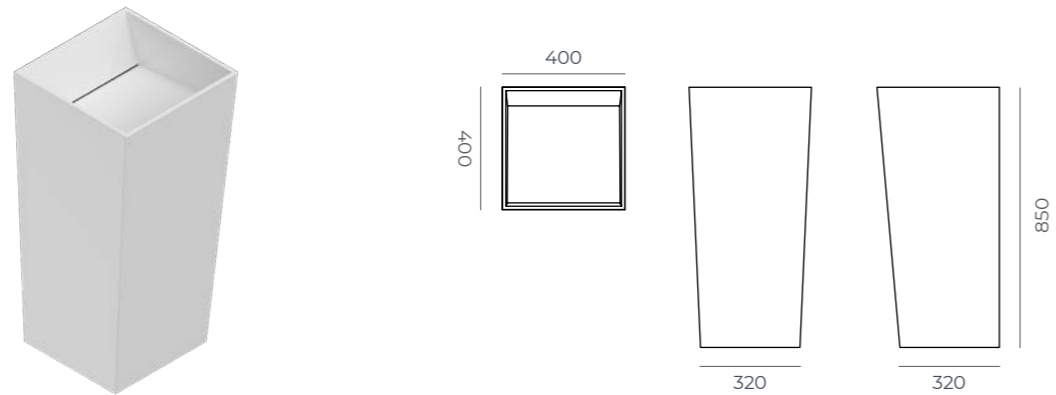

● weight ● package dimension ● volume ● package capacity

Monoblock
A Jashbasins

Ascella

Dimensions

Technical Specifications

●	●	●	●
49.1 kg	481x481x936 mm	0.22 m ³	8 pieces

● weight ● package dimension ● volume ● package capacity