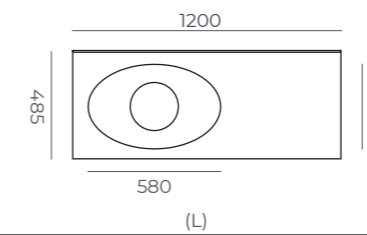

650

800

1200

Asymmetric Washbasin (A)

Technical Specifications

	650	800	1000	1200
● weight	8.3 kg	9.6 kg	12.5 kg	14.9 kg
● package dimension	160x720x540 mm	160x870x540 mm	160x1070x540 mm	160x1270x540 mm
● volume	0.06 m ³	0.08 m ³	0.09 m ³	0.11 m ³
● package capacity	24 pieces	21 pieces	21 pieces	15 pieces

650

800

1200

Asymmetric Washbasin (A)

Technical Specifications

	650	800	1000	1200
● weight	9.3 kg	11.3 kg	13.4 kg	17.0 kg
● package dimension	160x720x540 mm	160x870x540 mm	160x1070x540 mm	160x1270x540 mm
● volume	0.06 m ³	0.08 m ³	0.09 m ³	0.11 m ³
● package capacity	24 pieces	21 pieces	15 pieces	15 pieces

● weight ● package dimension ● volume ● package capacity

Smyrna

Afrodizias

Sizes 1000/1200

1000

1200

Technical Specifications

	1000	1200
● weight	19.5 kg	25.4 kg
● package dimension	220x1040x510 mm	220x1240x510 mm
● volume	0.12 m3	0.14 m3
● package capacity	12 pieces	12 pieces

Dimensions

Asymmetric Washbasin (A)

Sizes 800/1000/1200

800

1200

1200 Asymmetric Washbasin (A)

1200 Asymmetric Washbasin (A)

Technical Specifications