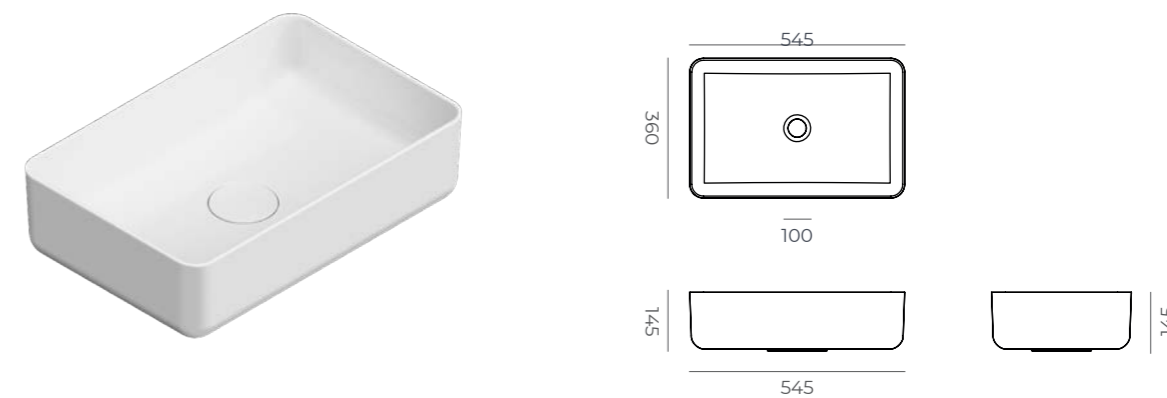

Technical Specifications

●	●	●	●
10 kg	380x565x160 mm	0.03 m³	50 pieces