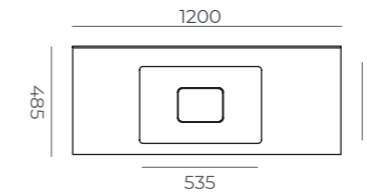

800

1200

Asymmetric Washbasin (A)

Technical Specifications

	650	800	1000	1200
● weight	6.2 kg	8.3 kg	10.5 kg	12.8 kg
● package dimension	420x620x130 mm	160x870x540 mm	160x1070x540 mm	160x1270x540 mm
● volume	0.03 m ³	0.08 m ³	0.11 m ³	0.11 m ³
● package capacity	48 pieces	21 pieces	15 pieces	15 pieces

Nysa

Furniture Fitted Washbasin

Acivit

1000

Dimensions

Asymmetric Washbasin (A)

Sizes 650/800/1000/1200

650

800

1200

Asymmetric Washbasin (A)

Technical Specifications

	650	800	1000	1200
● weight	8 kg	9.8 kg	11.8 kg	14.9 kg
● package dimension	160x720x540 mm	160x870x540 mm	160x1070x540 mm	160x1270x540 mm
● volume	0.08 m ³	0.08 m ³	0.11 m ³	0.11 m ³
● package capacity	21 pieces	21 pieces	15 pieces	15 pieces

● weight ● package dimension ● volume ● package capacity

Venus

Troya

ACRIVIT

Sizes 800/1000/1200

Technical Specifications

	800	1000	1200
● weight	11.85 kg	13.75 kg	16.1 kg
● package dimension	160x870x540 mm	160x1070x540 mm	160x1270x540 mm
● volume	0.08 m ³	0.09 m ³	0.11 m ³
● package capacity	21 pieces	15 pieces	15 pieces