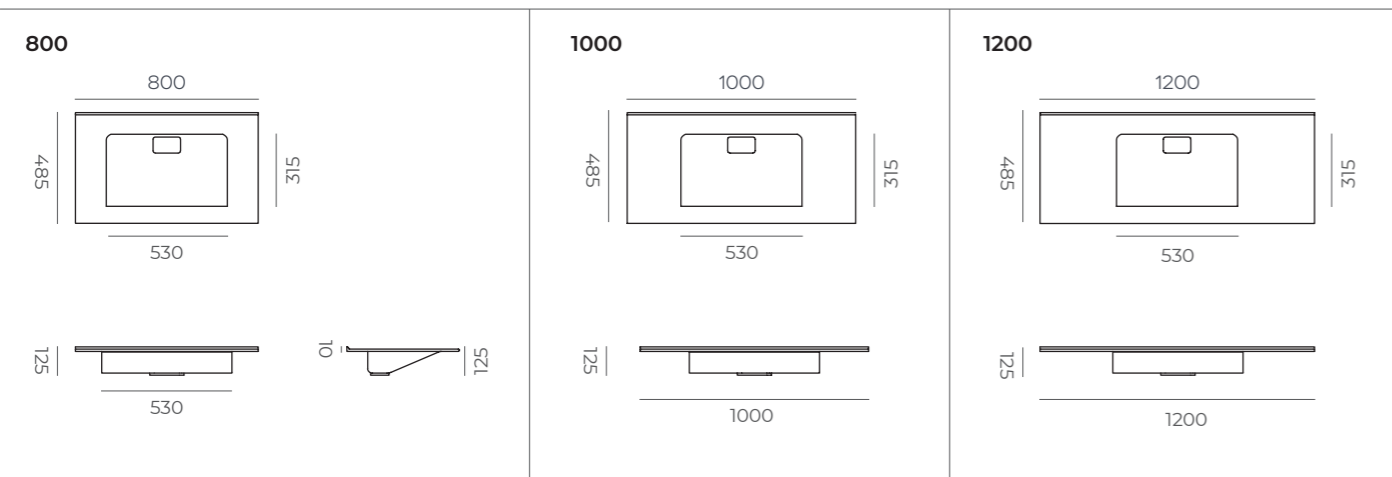

800

1200

Asymmetric Washbasin (A)

Technical Specifications

	650	800	1000	1200
● weight	8 kg	9.8 kg	11.8 kg	14.9 kg
● package dimension	160x720x540 mm	160x870x540 mm	160x1070x540 mm	160x1270x540 mm
● volume	0.08 m ³	0.08 m ³	0.11 m ³	0.11 m ³
● package capacity	21 pieces	21 pieces	15 pieces	15 pieces

● weight ● package dimension ● volume ● package capacity

Venus

Troya

ACRIVIT

Sizes 800/1000/1200

Technical Specifications

	800	1000	1200
● weight	11.85 kg	13.75 kg	16.1 kg
● package dimension	160x870x540 mm	160x1070x540 mm	160x1270x540 mm
● volume	0.08 m ³	0.09 m ³	0.11 m ³
● package capacity	21 pieces	15 pieces	15 pieces

Dimensions

Technical Specifications

●	●	●	●
6.1 kg	420x620x130 mm	0.03 m ³	48 pieces

Milet

Lidya

ACRIVIT

Dimensions

Technical Specifications

Dimensions

Technical Specifications

●	●	●	●
10 kg	380x565x160 mm	0.03 m ³	50 pieces

● weight ● package dimension ● volume ● package capacity

Dimensions

Technical Specifications

●	●	●	●
5.8 kg	440x440x150 mm	0.03 m ³	78 pieces