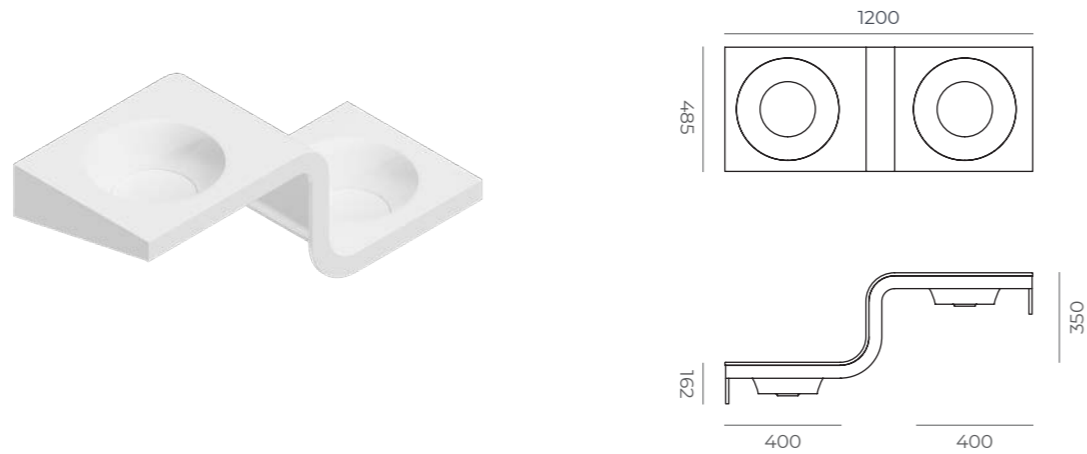

Herma

Twin

*Gestos
agora*

*Gestos
teos*

Exclusive
Washbasins

Dimensions

Technical Specifications

●	●	●	●
56.4 kg	481x1276x561 mm	0.34 m ³	6 pieces