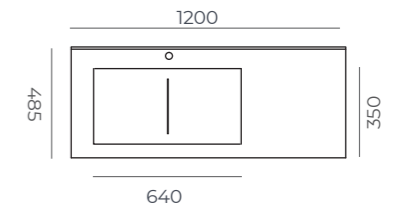

650

800

1200

Asymmetric Washbasin (A)

Technical Specifications

	650	800	1000	1200
● weight	8.3 kg	9.6 kg	12.5 kg	14.9 kg
● package dimension	160x720x540 mm	160x870x540 mm	160x1070x540 mm	160x1270x540 mm
● volume	0.06 m ³	0.08 m ³	0.09 m ³	0.11 m ³
● package capacity	24 pieces	21 pieces	21 pieces	15 pieces

● weight ● package dimension ● volume ● package capacity

Teos

Furniture Fitted Washbasin

ACRIVIT

1000

Dimensions

Asymmetric Washbasin (A)

Sizes 650/800/1000/1200

650

800

1200

Asymmetric Washbasin (A)

Technical Specifications

	650	800	1000	1200
● weight	9.3 kg	11.3 kg	13.4 kg	17.0 kg
● package dimension	160x720x540 mm	160x870x540 mm	160x1070x540 mm	160x1270x540 mm
● volume	0.06 m ³	0.08 m ³	0.09 m ³	0.11 m ³
● package capacity	24 pieces	21 pieces	15 pieces	15 pieces

● weight ● package dimension ● volume ● package capacity

Smyrna

Afrodizias

Sizes 1000/1200

1000

1200

Technical Specifications

	1000	1200
● weight	19.5 kg	25.4 kg
● package dimension	220x1040x510 mm	220x1240x510 mm
● volume	0.12 m3	0.14 m3
● package capacity	12 pieces	12 pieces