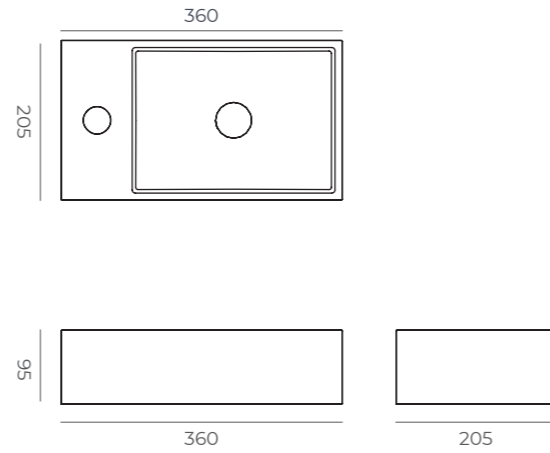

Dimensions

Technical Specifications

●	●	●	●
6.1 kg	420x620x130 mm	0.03 m ³	48 pieces

Milet

Lidya

ACRIVIT

Dimensions

Technical Specifications

●	●	●	●
4.6 kg	430x620x140 mm	0.05 m ³	52 pieces

● weight ● package dimension ● volume ● package capacity

Dimensions

Technical Specifications

●	●	●	●
5.2 kg	445x445x180 mm	0.04 m ³	52 pieces

● weight ● package dimension ● volume ● package capacity

Dimensions

Technical Specifications

●	●	●	●
10 kg	380x565x160 mm	0.03 m ³	50 pieces

● weight ● package dimension ● volume ● package capacity

Dimensions

Technical Specifications

●	●	●	●
5.8 kg	440x440x150 mm	0.03 m ³	78 pieces

● weight ● package dimension ● volume ● package capacity

Ani

Dimensions

Technical Specifications

●	●	●	●
5.7 kg	250x400x200 mm	0.11 m ³	15 pieces

● weight ● package dimension ● volume ● package capacity

ACRIVIT