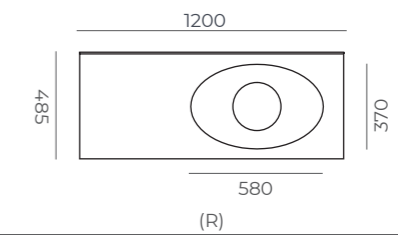

650

800

1200

Asymmetric Washbasin (A)

Technical Specifications

	650	800	1000	1200
● weight	8.3 kg	9.6 kg	12.5 kg	14.9 kg
● package dimension	160x720x540 mm	160x870x540 mm	160x1070x540 mm	160x1270x540 mm
● volume	0.06 m ³	0.08 m ³	0.09 m ³	0.11 m ³
● package capacity	24 pieces	21 pieces	21 pieces	15 pieces

650

800

1200

Asymmetric Washbasin (A)

Technical Specifications

	650	800	1000	1200
● weight	9.3 kg	11.3 kg	13.4 kg	17.0 kg
● package dimension	160x720x540 mm	160x870x540 mm	160x1070x540 mm	160x1270x540 mm
● volume	0.06 m ³	0.08 m ³	0.09 m ³	0.11 m ³
● package capacity	24 pieces	21 pieces	15 pieces	15 pieces

● weight ● package dimension ● volume ● package capacity

Smyrna

Afrodizias

Sizes 1000/1200

1000

1200

Technical Specifications

	1000	1200
● weight	19.5 kg	25.4 kg
● package dimension	220x1040x510 mm	220x1240x510 mm
● volume	0.12 m3	0.14 m3
● package capacity	12 pieces	12 pieces

Dimensions

Asymmetric Washbasin (A)

Sizes 800/1000/1200

800

1200

1200 Asymmetric Washbasin (A)

1200 Asymmetric Washbasin (A)

Technical Specifications