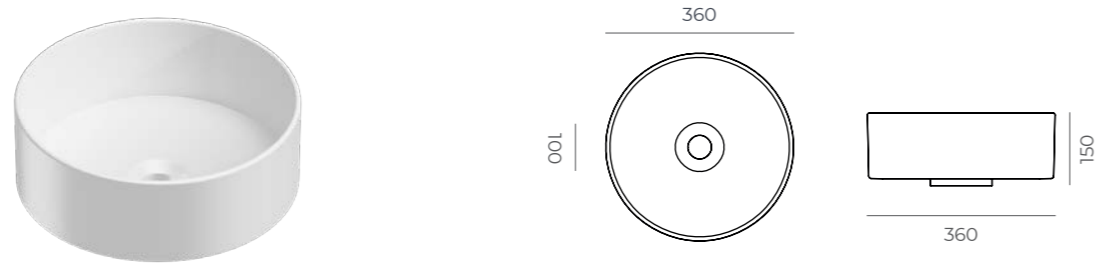

Dimensions

Technical Specifications

●	●	●	●
5.8 kg	380x380x190 mm	0.03 m3	60 pieces

● weight ● package dimension ● volume ● package capacity