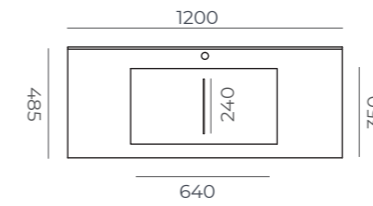

650

800

1200

Asymmetric Washbasin (A)

Technical Specifications

	650	800	1000	1200
● weight	8.3 kg	9.6 kg	12.5 kg	14.9 kg
● package dimension	160x720x540 mm	160x870x540 mm	160x1070x540 mm	160x1270x540 mm
● volume	0.06 m ³	0.08 m ³	0.09 m ³	0.11 m ³
● package capacity	24 pieces	21 pieces	21 pieces	15 pieces

● weight ● package dimension ● volume ● package capacity

Teos

Furniture Fitted Washbasin

ACRIVIT

1000

Dimensions

Asymmetric Washbasin (A)

Sizes 650/800/1000/1200

650

800

1200

Asymmetric Washbasin (A)

Technical Specifications

	650	800	1000	1200
● weight	9.3 kg	11.3 kg	13.4 kg	17.0 kg
● package dimension	160x720x540 mm	160x870x540 mm	160x1070x540 mm	160x1270x540 mm
● volume	0.06 m ³	0.08 m ³	0.09 m ³	0.11 m ³
● package capacity	24 pieces	21 pieces	15 pieces	15 pieces

● weight ● package dimension ● volume ● package capacity

Smyrna

Afrodizias

Sizes 1000/1200

1000

1200

Technical Specifications

	1000	1200
● weight	19.5 kg	25.4 kg
● package dimension	220x1040x510 mm	220x1240x510 mm
● volume	0.12 m3	0.14 m3
● package capacity	12 pieces	12 pieces