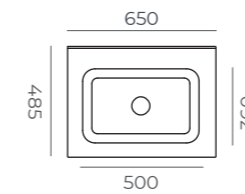

● weight ● package dimension ● volume ● package capacity

Venus

Troya

ACRIVIT

Sizes 800/1000/1200

Technical Specifications

	800	1000	1200
● weight	11.85 kg	13.75 kg	16.1 kg
● package dimension	160x870x540 mm	160x1070x540 mm	160x1270x540 mm
● volume	0.08 m ³	0.09 m ³	0.11 m ³
● package capacity	21 pieces	15 pieces	15 pieces

● weight ● package dimension ● volume ● package capacity

Sizes 800/1000/1200

Technical Specifications

	800	1000	1200
● weight	9.7 kg	12.35kg	15.5 kg
● package dimension	160x870x540 mm	160x1070x540 mm	160x1270x540 mm
● volume	0.08 m ³	0.09 m ³	0.11 m ³
● package capacity	21 pieces	15 pieces	15 pieces

● weight ● package dimension ● volume ● package capacity

Phaselis

Furniture Fitted Washbasin

ACRIVIT

1000

Dimensions

Asymmetric Washbasin (A)

Sizes 650/800/1000/1200

650

800

1200

Asymmetric Washbasin (A)

Technical Specifications

	650	800	1000	1200
● weight	9.1 kg	11kg	13.2 kg	15.5 kg
● package dimension	160x720x540 mm	160x870x540 mm	160x1070x540 mm	160x1270x540 mm
● volume	0.06 m3	0.08 m3	0.09 m3	0.11 m3
● package capacity	24 pieces	21 pieces	15 pieces	15 pieces