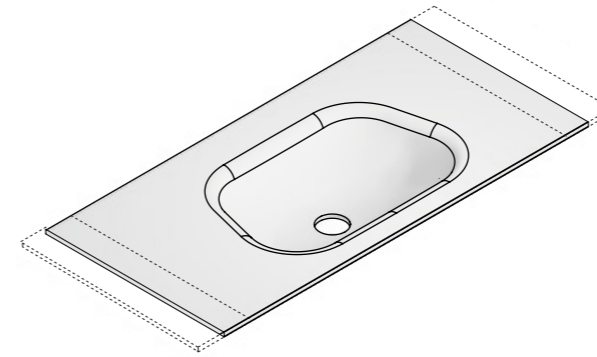

Santos

Furniture Fitted Washbasin

ACRIVIT

1000

Dimensions

Asymmetric Washbasin (A)