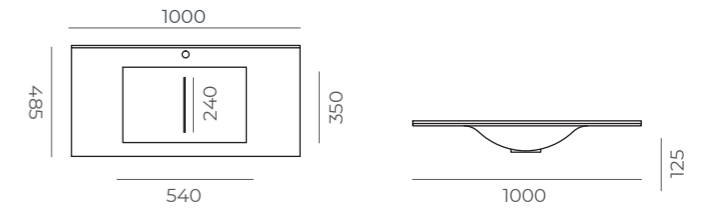

● weight ● package dimension ● volume ● package capacity

Teos

Furniture Fitted Washbasin

ACRIVIT

1000

Dimensions

Asymmetric Washbasin (A)

Sizes 650/800/1000/1200

650

800

1200

Asymmetric Washbasin (A)

Technical Specifications

	650	800	1000	1200
● weight	9.3 kg	11.3 kg	13.4 kg	17.0 kg
● package dimension	160x720x540 mm	160x870x540 mm	160x1070x540 mm	160x1270x540 mm
● volume	0.06 m ³	0.08 m ³	0.09 m ³	0.11 m ³
● package capacity	24 pieces	21 pieces	15 pieces	15 pieces

● weight ● package dimension ● volume ● package capacity

Smyrna

Afrodizias

Sizes 1000/1200

1000

1200

Technical Specifications

	1000	1200
● weight	19.5 kg	25.4 kg
● package dimension	220x1040x510 mm	220x1240x510 mm
● volume	0.12 m3	0.14 m3
● package capacity	12 pieces	12 pieces