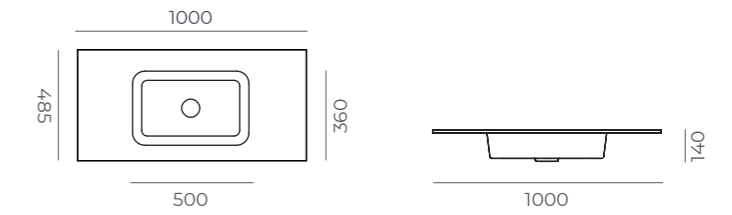

● weight ● package dimension ● volume ● package capacity

Venus

Troya

ACRIVIT

Sizes 800/1000/1200

Technical Specifications

	800	1000	1200
● weight	11.85 kg	13.75 kg	16.1 kg
● package dimension	160x870x540 mm	160x1070x540 mm	160x1270x540 mm
● volume	0.08 m ³	0.09 m ³	0.11 m ³
● package capacity	21 pieces	15 pieces	15 pieces

● weight ● package dimension ● volume ● package capacity

Phaselis

Furniture Fitted Washbasin

ACRIVIT

1000

Dimensions

Asymmetric Washbasin (A)

Sizes 650/800/1000/1200

650

800

1200

Asymmetric Washbasin (A)

Technical Specifications

	650	800	1000	1200
● weight	9.1 kg	11kg	13.2 kg	15.5 kg
● package dimension	160x720x540 mm	160x870x540 mm	160x1070x540 mm	160x1270x540 mm
● volume	0.06 m3	0.08 m3	0.09 m3	0.11 m3
● package capacity	24 pieces	21 pieces	15 pieces	15 pieces