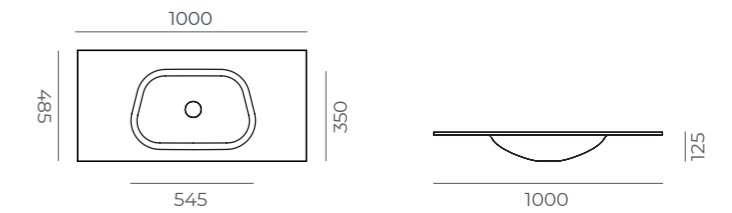

● weight ● package dimension ● volume ● package capacity

Phaselis

Furniture Fitted Washbasin

ACRIVIT

1000

Dimensions

Asymmetric Washbasin (A)

Sizes 650/800/1000/1200

650

800

1200

Asymmetric Washbasin (A)

Technical Specifications

	650	800	1000	1200
● weight	9.1 kg	11kg	13.2 kg	15.5 kg
● package dimension	160x720x540 mm	160x870x540 mm	160x1070x540 mm	160x1270x540 mm
● volume	0.06 m3	0.08 m3	0.09 m3	0.11 m3
● package capacity	24 pieces	21 pieces	15 pieces	15 pieces

Santos

Furniture Fitted Washbasin

ACRIVIT

1000

Dimensions

Asymmetric Washbasin (A)

Sizes 650/800/1000/1200

650

800

1200

Asymmetric Washbasin (A)

Technical Specifications

	650	800	1000	1200
● weight	9.1 kg	11kg	13.2 kg	15.5 kg
● package dimension	160x720x540 mm	160x870x540 mm	160x1070x540 mm	160x1270x540 mm
● volume	0.06 m ³	0.08 m ³	0.09 m ³	0.11 m ³
● package capacity	24 pieces	21 pieces	15 pieces	15 pieces