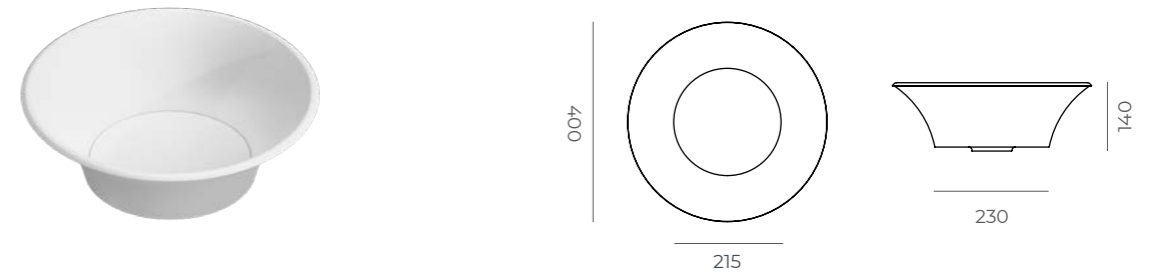

Technical Specifications

●	●	●	●
5.2 kg	445x445x180 mm	0.04 m³	52 pieces

● weight ● package dimension ● volume ● package capacity