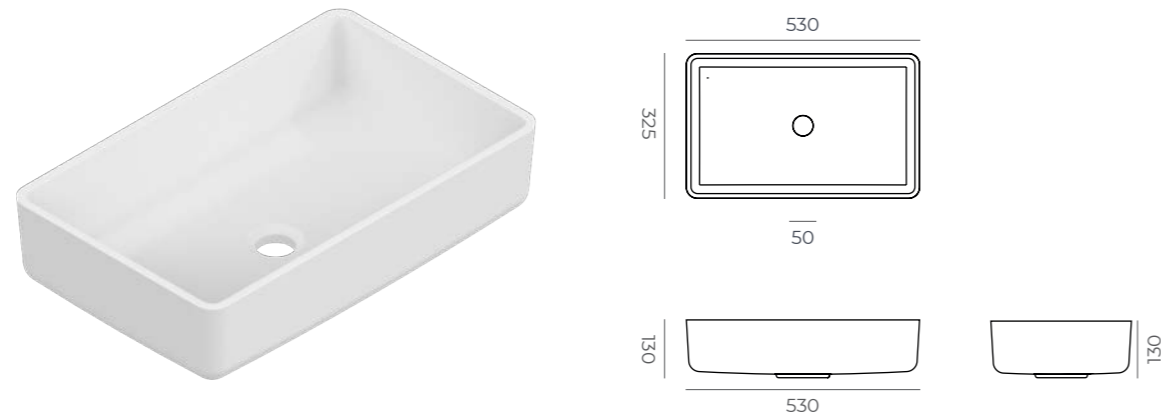

Technical Specifications

●	●	●	●
10 kg	380x565x160 mm	0.03 m³	50 pieces

● weight ● package dimension ● volume ● package capacity