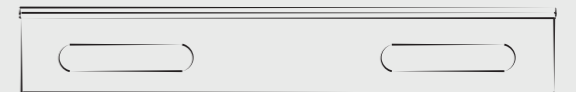

Herma

Twin

*Gestos
agora*

*Gestos
teos*

Exclusive
Washbasins

Dimensions

Technical Specifications

●	●	●	●
56.4 kg	481x1276x561 mm	0.34 m ³	6 pieces