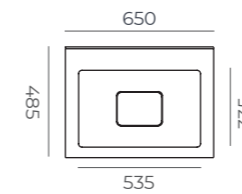

800

1200

Asymmetric Washbasin (A)

Technical Specifications

	650	800	1000	1200
● weight	6.2 kg	8.3 kg	10.5 kg	12.8 kg
● package dimension	420x620x130 mm	160x870x540 mm	160x1070x540 mm	160x1270x540 mm
● volume	0.03 m ³	0.08 m ³	0.11 m ³	0.11 m ³
● package capacity	48 pieces	21 pieces	15 pieces	15 pieces

Nysa

Furniture Fitted Washbasin

Acivit

1000

Dimensions

Asymmetric Washbasin (A)

Sizes 650/800/1000/1200

650

800

1200

Asymmetric Washbasin (A)

Technical Specifications

	650	800	1000	1200
● weight	8 kg	9.8 kg	11.8 kg	14.9 kg
● package dimension	160x720x540 mm	160x870x540 mm	160x1070x540 mm	160x1270x540 mm
● volume	0.08 m ³	0.08 m ³	0.11 m ³	0.11 m ³
● package capacity	21 pieces	21 pieces	15 pieces	15 pieces

● weight ● package dimension ● volume ● package capacity

Venus

Troya

ACRIVIT

Sizes 800/1000/1200

Technical Specifications

	800	1000	1200
● weight	11.85 kg	13.75 kg	16.1 kg
● package dimension	160x870x540 mm	160x1070x540 mm	160x1270x540 mm
● volume	0.08 m ³	0.09 m ³	0.11 m ³
● package capacity	21 pieces	15 pieces	15 pieces