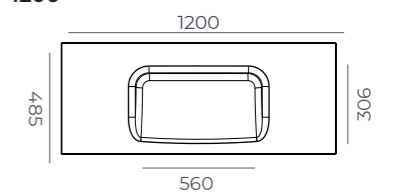

650

800

1200

Asymmetric Washbasin (A)

Technical Specifications

	650	800	1000	1200
● weight	8.3 kg	9.6 kg	12.5 kg	14.9 kg
● package dimension	160x720x540 mm	160x870x540 mm	160x1070x540 mm	160x1270x540 mm
● volume	0.06 m ³	0.08 m ³	0.09 m ³	0.11 m ³
● package capacity	24 pieces	21 pieces	21 pieces	15 pieces

Agora-T

Furniture Fitted Washbasin

Acivit

1000

Dimensions

Sizes 650/800/1000/1200

650

800

1200

Technical Specifications

	650	800	1000	1200
● weight	8.3 kg	9.6 kg	12.5 kg	14.9 kg
● package dimension	160x720x540 mm	160x870x540 mm	160x1070x540 mm	160x1270x540 mm
● volume	0.06 m ³	0.08 m ³	0.09 m ³	0.11 m ³
● package capacity	24 pieces	21 pieces	21 pieces	15 pieces

● weight ● package dimension ● volume ● package capacity

Teos

Furniture Fitted Washbasin

ACRIVIT

1000

Dimensions

Asymmetric Washbasin (A)

Sizes 650/800/1000/1200