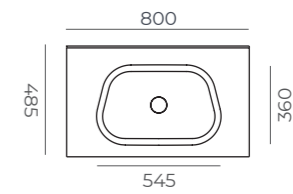

● weight ● package dimension ● volume ● package capacity

Phaselis

Furniture Fitted Washbasin

ACRIVIT

1000

Dimensions

Asymmetric Washbasin (A)

Sizes 650/800/1000/1200

650

800

1200

Asymmetric Washbasin (A)

Technical Specifications

	650	800	1000	1200
● weight	9.1 kg	11kg	13.2 kg	15.5 kg
● package dimension	160x720x540 mm	160x870x540 mm	160x1070x540 mm	160x1270x540 mm
● volume	0.06 m3	0.08 m3	0.09 m3	0.11 m3
● package capacity	24 pieces	21 pieces	15 pieces	15 pieces

Santos

Furniture Fitted Washbasin

ACRIVIT

1000

Dimensions

Asymmetric Washbasin (A)

Sizes 650/800/1000/1200

650

800

1200

Asymmetric Washbasin (A)

Technical Specifications

	650	800	1000	1200
● weight	9.1 kg	11kg	13.2 kg	15.5 kg
● package dimension	160x720x540 mm	160x870x540 mm	160x1070x540 mm	160x1270x540 mm
● volume	0.06 m ³	0.08 m ³	0.09 m ³	0.11 m ³
● package capacity	24 pieces	21 pieces	15 pieces	15 pieces