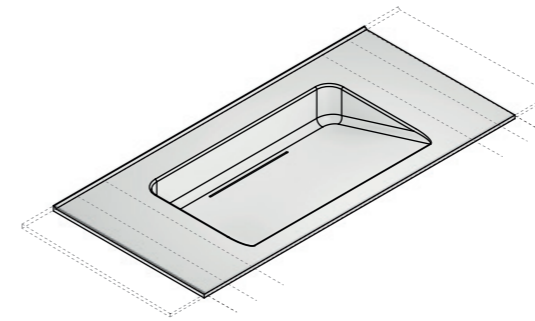

Furniture Fitted
Washbasins

Agora

Furniture Fitted Washbasin

ACRIVIT

1000

Dimensions

Asymmetric Washbasin (A)

Sizes 650/800/1000/1200

650

800

1200

Asymmetric Washbasin (A)

Technical Specifications

	650	800	1000	1200
● weight	8.3 kg	9.6 kg	12.5 kg	14.9 kg
● package dimension	160x720x540 mm	160x870x540 mm	160x1070x540 mm	160x1270x540 mm
● volume	0.06 m ³	0.08 m ³	0.09 m ³	0.11 m ³
● package capacity	24 pieces	21 pieces	21 pieces	15 pieces