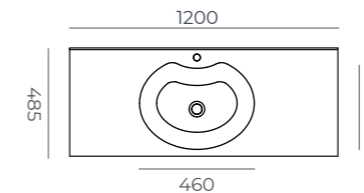

● weight ● package dimension ● volume ● package capacity

Smyrna

Afrodizias

Sizes 1000/1200

1000

1200

Technical Specifications

	1000	1200
● weight	19.5 kg	25.4 kg
● package dimension	220x1040x510 mm	220x1240x510 mm
● volume	0.12 m3	0.14 m3
● package capacity	12 pieces	12 pieces

Capella

Capella

Furniture Fitted Washbasin

1000

Dimensions

Asymmetric Washbasin (A)

Sizes 650/800/1000/1200

650

800

1200

Asymmetric Washbasin (A)

Technical Specifications

	650	800	1000	1200
● weight	6.2 kg	8.3 kg	10.5 kg	12.8 kg
● package dimension	420x620x130 mm	160x870x540 mm	160x1070x540 mm	160x1270x540 mm
● volume	0.03 m ³	0.08 m ³	0.11 m ³	0.11 m ³
● package capacity	48 pieces	21 pieces	15 pieces	15 pieces

800

1200

Asymmetric Washbasin (A)

Technical Specifications

	650	800	1000	1200
● weight	8 kg	9.8 kg	11.8 kg	14.9 kg
● package dimension	160x720x540 mm	160x870x540 mm	160x1070x540 mm	160x1270x540 mm
● volume	0.08 m ³	0.08 m ³	0.11 m ³	0.11 m ³
● package capacity	21 pieces	21 pieces	15 pieces	15 pieces