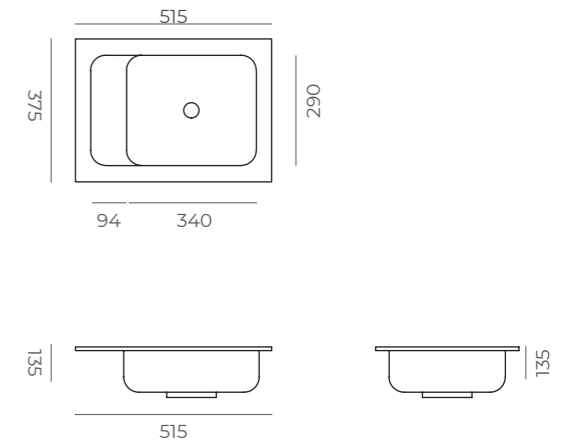

800

1200

1200 Asymmetric Washbasin (A)

1200 Asymmetric Washbasin (A)

Technical Specifications

	800	1000	1200
● weight	8.6 kg	11.5 kg	13.9 kg
● package dimension	160x870x540 mm	160x1070x540 mm	160x1270x540 mm
● volume	0.08 m ³	0.09 m ³	0.11 m ³
● package capacity	21 pieces	15 pieces	15 pieces

Dimensions

Technical Specifications

●	●	●	●
6.1 kg	420x620x130 mm	0.03 m ³	48 pieces

Milet

Lidya

ACRIVIT

Dimensions

Technical Specifications

●	●	●	●
10.3 kg	200x630x510 mm	0.06 m ³	24 pieces

● weight ● package dimension ● volume ● package capacity

Dimensions

Technical Specifications

●	●	●	●
5.5 kg	80x570x430 mm	0.04 m ³	32 pieces

● weight ● package dimension ● volume ● package capacity

Countertop
Washbasins

Dimensions

Technical Specifications

●	●	●	●
6.3 kg	435x635x170 mm	0.05 m ³	12 pieces

● weight ● package dimension ● volume ● package capacity

ACRIVIT

Dimensions

Technical Specifications