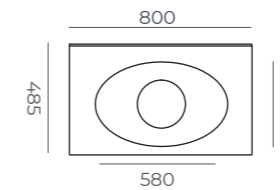

650

800

1200

Asymmetric Washbasin (A)

Technical Specifications

	650	800	1000	1200
● weight	9.3 kg	11.3 kg	13.4 kg	17.0 kg
● package dimension	160x720x540 mm	160x870x540 mm	160x1070x540 mm	160x1270x540 mm
● volume	0.06 m ³	0.08 m ³	0.09 m ³	0.11 m ³
● package capacity	24 pieces	21 pieces	15 pieces	15 pieces

● weight ● package dimension ● volume ● package capacity

Smyrna

Afrodizias

Sizes 1000/1200

1000

1200

Technical Specifications

	1000	1200
● weight	19.5 kg	25.4 kg
● package dimension	220x1040x510 mm	220x1240x510 mm
● volume	0.12 m3	0.14 m3
● package capacity	12 pieces	12 pieces

Dimensions

Asymmetric Washbasin (A)

Sizes 800/1000/1200

800

1200

1200 Asymmetric Washbasin (A)

1200 Asymmetric Washbasin (A)

Technical Specifications