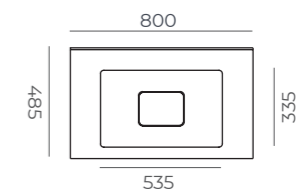

800

1200

Asymmetric Washbasin (A)

Technical Specifications

	650	800	1000	1200
● weight	6.2 kg	8.3 kg	10.5 kg	12.8 kg
● package dimension	420x620x130 mm	160x870x540 mm	160x1070x540 mm	160x1270x540 mm
● volume	0.03 m ³	0.08 m ³	0.11 m ³	0.11 m ³
● package capacity	48 pieces	21 pieces	15 pieces	15 pieces

Nysa

Furniture Fitted Washbasin

Acivit

1000

Dimensions

Asymmetric Washbasin (A)

Sizes 650/800/1000/1200

650

800

1200

Asymmetric Washbasin (A)

Technical Specifications

	650	800	1000	1200
● weight	8 kg	9.8 kg	11.8 kg	14.9 kg
● package dimension	160x720x540 mm	160x870x540 mm	160x1070x540 mm	160x1270x540 mm
● volume	0.08 m ³	0.08 m ³	0.11 m ³	0.11 m ³
● package capacity	21 pieces	21 pieces	15 pieces	15 pieces

● weight ● package dimension ● volume ● package capacity

Venus

Troya

ACRIVIT

Sizes 800/1000/1200

Technical Specifications

	800	1000	1200
● weight	11.85 kg	13.75 kg	16.1 kg
● package dimension	160x870x540 mm	160x1070x540 mm	160x1270x540 mm
● volume	0.08 m ³	0.09 m ³	0.11 m ³
● package capacity	21 pieces	15 pieces	15 pieces