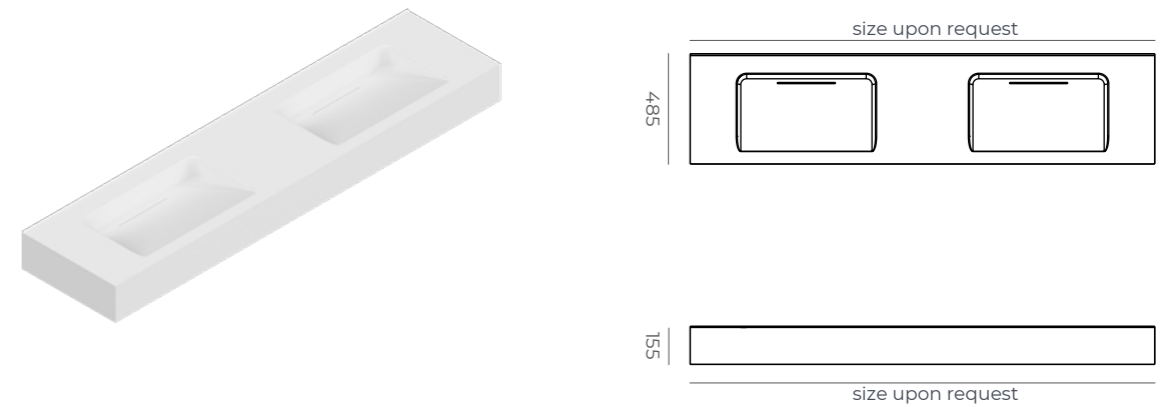

Technical Specifications

●	●	●	●
66.2 kg	560x2080x210mm	0.24 m³	8 pieces

● weight ● package dimension ● volume ● package capacity