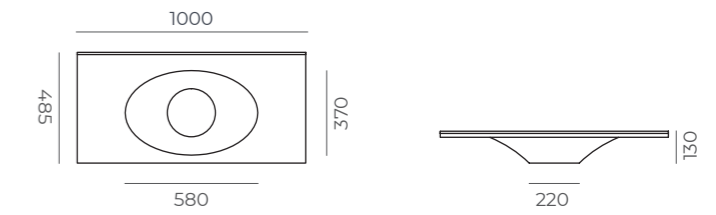

650

800

1200

Asymmetric Washbasin (A)

Technical Specifications

	650	800	1000	1200
● weight	9.3 kg	11.3 kg	13.4 kg	17.0 kg
● package dimension	160x720x540 mm	160x870x540 mm	160x1070x540 mm	160x1270x540 mm
● volume	0.06 m ³	0.08 m ³	0.09 m ³	0.11 m ³
● package capacity	24 pieces	21 pieces	15 pieces	15 pieces

● weight ● package dimension ● volume ● package capacity

Smyrna

Afrodizias

Sizes 1000/1200

1000

1200

Technical Specifications

	1000	1200
● weight	19.5 kg	25.4 kg
● package dimension	220x1040x510 mm	220x1240x510 mm
● volume	0.12 m3	0.14 m3
● package capacity	12 pieces	12 pieces

Sizes 1000

1000

Technical Specifications

	1000
● weight	22.8 kg
● package dimension	190x1040x440 mm
● volume	0.9 m3
● package capacity	15 pieces

Perge

Furniture Fitted Washbasin

ACRIVIT

1000

Dimensions

Asymmetric Washbasin (A)

Sizes 800/1000/1200

800

1200

1200 Asymmetric Washbasin (A)

1200 Asymmetric Washbasin (A)

Technical Specifications