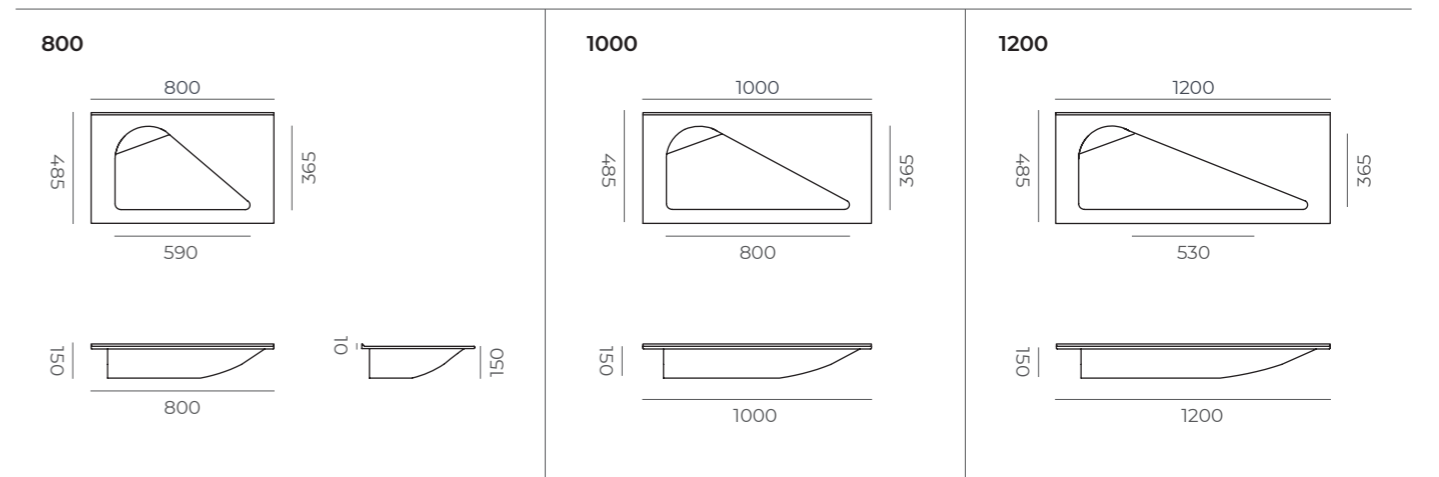

Technical Specifications

	800	1000	1200
● weight	11.85 kg	13.75 kg	16.1 kg
● package dimension	160x870x540 mm	160x1070x540 mm	160x1270x540 mm
● volume	0.08 m³	0.09 m³	0.11 m³
● package capacity	21 pieces	15 pieces	15 pieces

● weight ● package dimension ● volume ● package capacity

Sizes 800/1000/1200