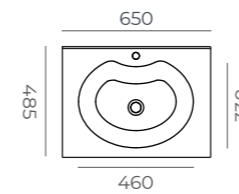

● weight ● package dimension ● volume ● package capacity

Smyrna

Afrodizias

Sizes 1000/1200

1000

1200

Technical Specifications

	1000	1200
● weight	19.5 kg	25.4 kg
● package dimension	220x1040x510 mm	220x1240x510 mm
● volume	0.12 m3	0.14 m3
● package capacity	12 pieces	12 pieces

Dimensions

Asymmetric Washbasin (A)

Sizes 800/1000/1200

800

1200

1200 Asymmetric Washbasin (A)

1200 Asymmetric Washbasin (A)

Technical Specifications

Capella

Capella

Furniture Fitted Washbasin

1000

Dimensions

Asymmetric Washbasin (A)

Sizes 650/800/1000/1200

650

800

1200

Asymmetric Washbasin (A)

Technical Specifications

	650	800	1000	1200
● weight	6.2 kg	8.3 kg	10.5 kg	12.8 kg
● package dimension	420x620x130 mm	160x870x540 mm	160x1070x540 mm	160x1270x540 mm
● volume	0.03 m ³	0.08 m ³	0.11 m ³	0.11 m ³
● package capacity	48 pieces	21 pieces	15 pieces	15 pieces