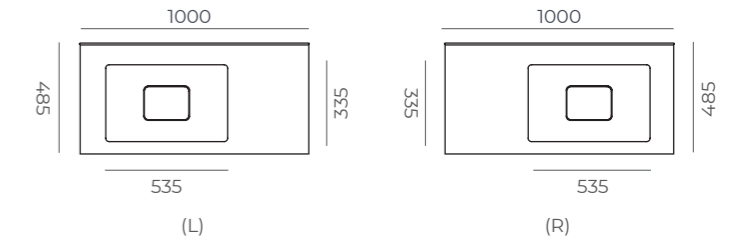

800

1200

Asymmetric Washbasin (A)

Technical Specifications

	650	800	1000	1200
● weight	6.2 kg	8.3 kg	10.5 kg	12.8 kg
● package dimension	420x620x130 mm	160x870x540 mm	160x1070x540 mm	160x1270x540 mm
● volume	0.03 m ³	0.08 m ³	0.11 m ³	0.11 m ³
● package capacity	48 pieces	21 pieces	15 pieces	15 pieces

Nysa

Furniture Fitted Washbasin

Acivit

1000

Dimensions

Asymmetric Washbasin (A)

Sizes 650/800/1000/1200

650

800

1200

Asymmetric Washbasin (A)

Technical Specifications

	650	800	1000	1200
● weight	8 kg	9.8 kg	11.8 kg	14.9 kg
● package dimension	160x720x540 mm	160x870x540 mm	160x1070x540 mm	160x1270x540 mm
● volume	0.08 m ³	0.08 m ³	0.11 m ³	0.11 m ³
● package capacity	21 pieces	21 pieces	15 pieces	15 pieces

● weight ● package dimension ● volume ● package capacity

Venus

Troya

ACRIVIT

Sizes 800/1000/1200

Technical Specifications

	800	1000	1200
● weight	11.85 kg	13.75 kg	16.1 kg
● package dimension	160x870x540 mm	160x1070x540 mm	160x1270x540 mm
● volume	0.08 m ³	0.09 m ³	0.11 m ³
● package capacity	21 pieces	15 pieces	15 pieces