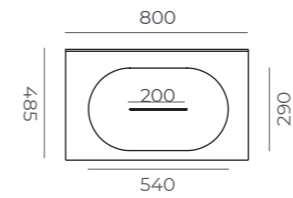

800

1200

Asymmetric Washbasin (A)

Technical Specifications

	650	800	1000	1200
● weight	9.1 kg	11kg	13.2 kg	15.5 kg
● package dimension	160x720x540 mm	160x870x540 mm	160x1070x540 mm	160x1270x540 mm
● volume	0.06 m ³	0.08 m ³	0.09 m ³	0.11 m ³
● package capacity	24 pieces	21 pieces	15 pieces	15 pieces

Gordion

Gordion

Furniture Fitted Washbasin

ACRIVIT

1000

Dimensions

Asymmetric Washbasin (A)

Sizes 800/1000/1200

800

1200

1200 Asymmetric Washbasin (A)

1200 Asymmetric Washbasin (A)

Technical Specifications

	800	1000	1200
● weight	8.6 kg	11.5 kg	13.9 kg
● package dimension	160x870x540 mm	160x1070x540 mm	160x1270x540 mm
● volume	0.08 m ³	0.09 m ³	0.11 m ³
● package capacity	21 pieces	15 pieces	15 pieces

Dimensions

Technical Specifications

●	●	●	●
6.1 kg	420x620x130 mm	0.03 m ³	48 pieces

Milet

Lidya

ACRIVIT

Dimensions

Technical Specifications