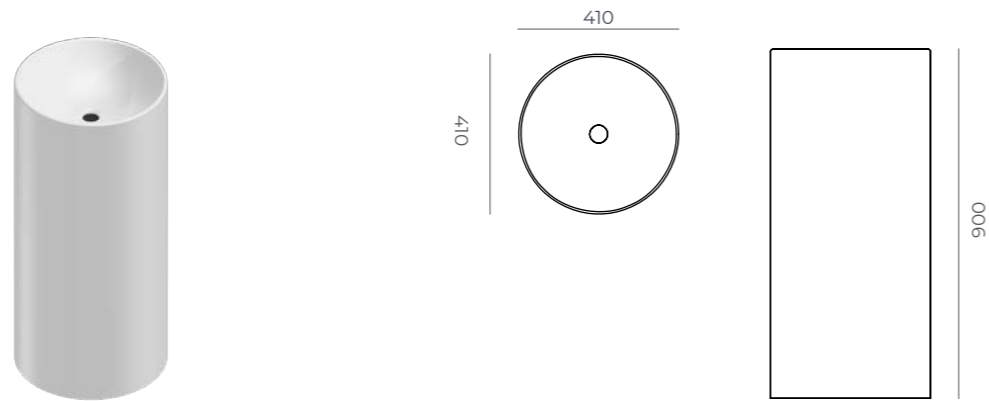

Gardes

Dimensions

Technical Specifications

●	●	●	●
49.1 kg	481x481x936 mm	0.22 m ³	8 pieces

● weight ● package dimension ● volume ● package capacity

Didyma

Dimensions

Technical Specifications