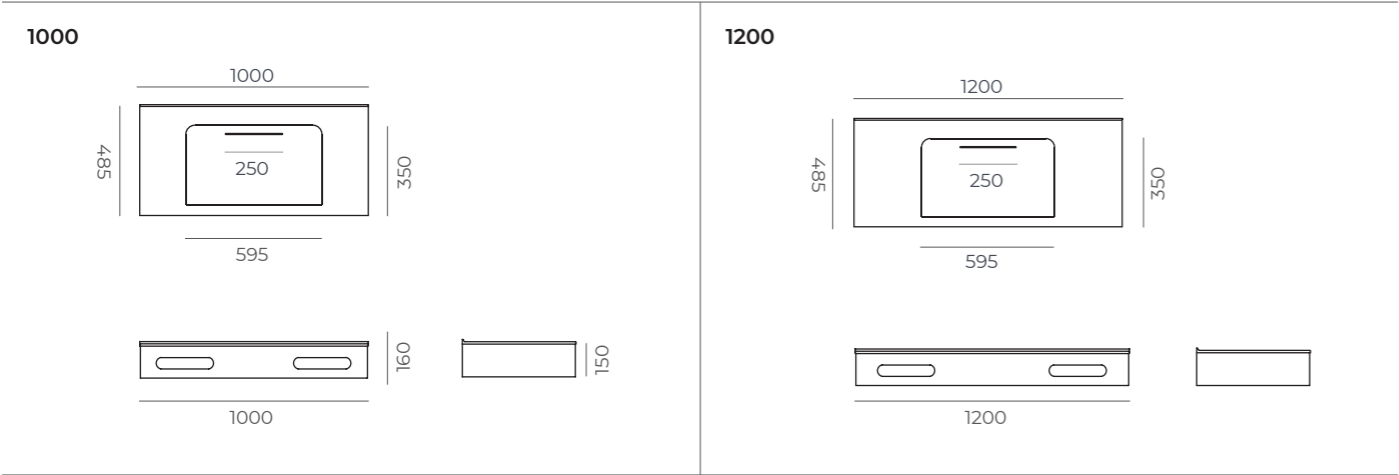

●	●	●	●
40 kg	481x481x936 mm	0.20 m ³	8 pieces

● weight ● package dimension ● volume ● package capacity

Rigel

Dimensions

Technical Specifications

●	●	●	●
42.2 kg	481x481x936 mm	0.22 m ³	8 pieces

● weight ● package dimension ● volume ● package capacity

Herma

Twin

*Gestos
agora*

*Gestos
teos*

Exclusive
Washbasins

Dimensions

Technical Specifications

●	●	●	●
56.4 kg	481x1276x561 mm	0.34 m ³	6 pieces

● weight ● package dimension ● volume ● package capacity

Dimensions

Technical Specifications

●	●	●	●
66.2 kg	560x2080x210mm	0.24 m ³	8 pieces

● weight ● package dimension ● volume ● package capacity

Gestos
Agora

Gestos
Teos

ACRIVIT

Technical Specifications

	1000	1200
●	34.3 kg	43.5 kg
●	560x1080x210 mm	560x1280x210 mm
●	0.13 m ³	0.15 m ³
●	12 pieces	12 pieces

● weight ● package dimension ● volume ● package capacity