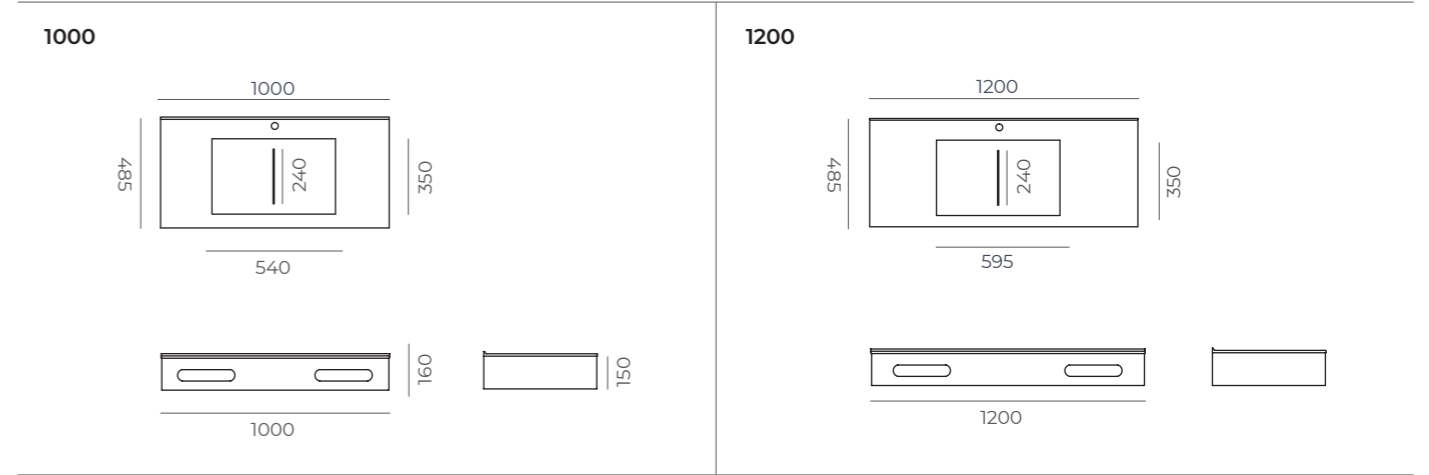

Herma

Twin

*Gestos
agora*

*Gestos
teos*

Exclusive
Washbasins

Dimensions

Technical Specifications

●	●	●	●
56.4 kg	481x1276x561 mm	0.34 m ³	6 pieces

● weight ● package dimension ● volume ● package capacity

Dimensions

Technical Specifications

●	●	●	●
66.2 kg	560x2080x210mm	0.24 m ³	8 pieces

● weight ● package dimension ● volume ● package capacity

Gestos
Agora

Gestos
Teos

ACRIVIT

Technical Specifications

	1000	1200
●	34.3 kg	43.5 kg
●	560x1080x210 mm	560x1280x210 mm
●	0.13 m ³	0.15 m ³
●	12 pieces	12 pieces

● weight ● package dimension ● volume ● package capacity