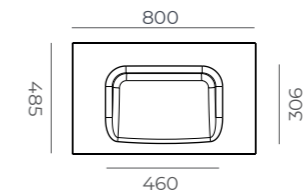

650

800

1200

Asymmetric Washbasin (A)

Technical Specifications

	650	800	1000	1200
● weight	8.3 kg	9.6 kg	12.5 kg	14.9 kg
● package dimension	160x720x540 mm	160x870x540 mm	160x1070x540 mm	160x1270x540 mm
● volume	0.06 m ³	0.08 m ³	0.09 m ³	0.11 m ³
● package capacity	24 pieces	21 pieces	21 pieces	15 pieces

Agora-T

Furniture Fitted Washbasin

Acivit

1000

Dimensions

Sizes 650/800/1000/1200

650

800

1200

Technical Specifications

	650	800	1000	1200
● weight	8.3 kg	9.6 kg	12.5 kg	14.9 kg
● package dimension	160x720x540 mm	160x870x540 mm	160x1070x540 mm	160x1270x540 mm
● volume	0.06 m ³	0.08 m ³	0.09 m ³	0.11 m ³
● package capacity	24 pieces	21 pieces	21 pieces	15 pieces

● weight ● package dimension ● volume ● package capacity

Teos

Furniture Fitted Washbasin

ACRIVIT

1000

Dimensions

Asymmetric Washbasin (A)

Sizes 650/800/1000/1200