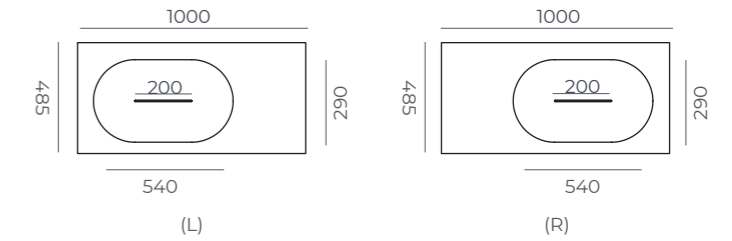

800

1200

Asymmetric Washbasin (A)

Technical Specifications

	650	800	1000	1200
● weight	9.1 kg	11kg	13.2 kg	15.5 kg
● package dimension	160x720x540 mm	160x870x540 mm	160x1070x540 mm	160x1270x540 mm
● volume	0.06 m ³	0.08 m ³	0.09 m ³	0.11 m ³
● package capacity	24 pieces	21 pieces	15 pieces	15 pieces

Gordion

Gordion

Furniture Fitted Washbasin

ACRIVIT

1000

Dimensions

Asymmetric Washbasin (A)

Sizes 800/1000/1200

800

1200

1200 Asymmetric Washbasin (A)

1200 Asymmetric Washbasin (A)

Technical Specifications

	800	1000	1200
● weight	8.6 kg	11.5 kg	13.9 kg
● package dimension	160x870x540 mm	160x1070x540 mm	160x1270x540 mm
● volume	0.08 m ³	0.09 m ³	0.11 m ³
● package capacity	21 pieces	15 pieces	15 pieces

Dimensions

Technical Specifications

●	●	●	●
6.1 kg	420x620x130 mm	0.03 m ³	48 pieces

Milet

Lidya

ACRIVIT

Dimensions

Technical Specifications