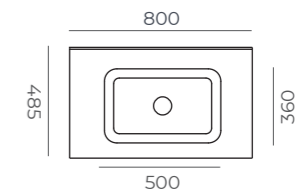

● weight ● package dimension ● volume ● package capacity

Venus

Troya

ACRIVIT

Sizes 800/1000/1200

Technical Specifications

	800	1000	1200
● weight	11.85 kg	13.75 kg	16.1 kg
● package dimension	160x870x540 mm	160x1070x540 mm	160x1270x540 mm
● volume	0.08 m ³	0.09 m ³	0.11 m ³
● package capacity	21 pieces	15 pieces	15 pieces

● weight ● package dimension ● volume ● package capacity

Sizes 800/1000/1200

Technical Specifications

	800	1000	1200
● weight	9.7 kg	12.35kg	15.5 kg
● package dimension	160x870x540 mm	160x1070x540 mm	160x1270x540 mm
● volume	0.08 m ³	0.09 m ³	0.11 m ³
● package capacity	21 pieces	15 pieces	15 pieces

● weight ● package dimension ● volume ● package capacity

Phaselis

Furniture Fitted Washbasin

ACRIVIT

1000

Dimensions

Asymmetric Washbasin (A)

Sizes 650/800/1000/1200

650

800

1200

Asymmetric Washbasin (A)

Technical Specifications

	650	800	1000	1200
● weight	9.1 kg	11kg	13.2 kg	15.5 kg
● package dimension	160x720x540 mm	160x870x540 mm	160x1070x540 mm	160x1270x540 mm
● volume	0.06 m3	0.08 m3	0.09 m3	0.11 m3
● package capacity	24 pieces	21 pieces	15 pieces	15 pieces