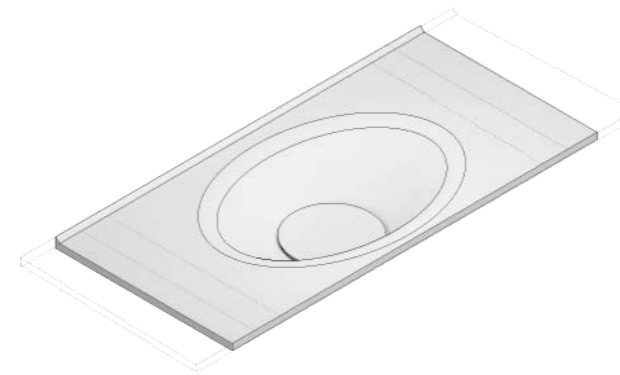

Perge

Furniture Fitted Washbasin

ACRIVIT

1000

Dimensions

Asymmetric Washbasin (A)