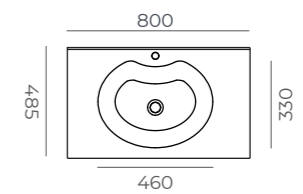

● weight ● package dimension ● volume ● package capacity

Smyrna

Afrodizias

Sizes 1000/1200

1000

1200

Technical Specifications

	1000	1200
● weight	19.5 kg	25.4 kg
● package dimension	220x1040x510 mm	220x1240x510 mm
● volume	0.12 m3	0.14 m3
● package capacity	12 pieces	12 pieces

Dimensions

Asymmetric Washbasin (A)

Sizes 800/1000/1200

800

1200

1200 Asymmetric Washbasin (A)

1200 Asymmetric Washbasin (A)

Technical Specifications

Capella

Capella

Furniture Fitted Washbasin

1000

Dimensions

Asymmetric Washbasin (A)

Sizes 650/800/1000/1200

650

800

1200

Asymmetric Washbasin (A)

Technical Specifications

	650	800	1000	1200
● weight	6.2 kg	8.3 kg	10.5 kg	12.8 kg
● package dimension	420x620x130 mm	160x870x540 mm	160x1070x540 mm	160x1270x540 mm
● volume	0.03 m ³	0.08 m ³	0.11 m ³	0.11 m ³
● package capacity	48 pieces	21 pieces	15 pieces	15 pieces