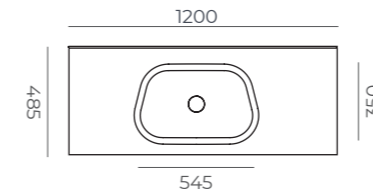

● weight ● package dimension ● volume ● package capacity

Phaselis

Furniture Fitted Washbasin

ACRIVIT

1000

Dimensions

Asymmetric Washbasin (A)

Sizes 650/800/1000/1200

650

800

1200

Asymmetric Washbasin (A)

Technical Specifications

	650	800	1000	1200
● weight	9.1 kg	11kg	13.2 kg	15.5 kg
● package dimension	160x720x540 mm	160x870x540 mm	160x1070x540 mm	160x1270x540 mm
● volume	0.06 m3	0.08 m3	0.09 m3	0.11 m3
● package capacity	24 pieces	21 pieces	15 pieces	15 pieces

Santos

Furniture Fitted Washbasin

ACRIVIT

1000

Dimensions

Asymmetric Washbasin (A)

Sizes 650/800/1000/1200

650

800

1200

Asymmetric Washbasin (A)

Technical Specifications

	650	800	1000	1200
● weight	9.1 kg	11kg	13.2 kg	15.5 kg
● package dimension	160x720x540 mm	160x870x540 mm	160x1070x540 mm	160x1270x540 mm
● volume	0.06 m ³	0.08 m ³	0.09 m ³	0.11 m ³
● package capacity	24 pieces	21 pieces	15 pieces	15 pieces