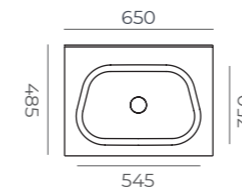

● weight ● package dimension ● volume ● package capacity

Phaselis

Furniture Fitted Washbasin

ACRIVIT

1000

Dimensions

Asymmetric Washbasin (A)

Sizes 650/800/1000/1200

650

800

1200

Asymmetric Washbasin (A)

Technical Specifications

	650	800	1000	1200
● weight	9.1 kg	11kg	13.2 kg	15.5 kg
● package dimension	160x720x540 mm	160x870x540 mm	160x1070x540 mm	160x1270x540 mm
● volume	0.06 m3	0.08 m3	0.09 m3	0.11 m3
● package capacity	24 pieces	21 pieces	15 pieces	15 pieces

Santos

Furniture Fitted Washbasin

ACRIVIT

1000

Dimensions

Asymmetric Washbasin (A)

Sizes 650/800/1000/1200

650

800

1200

Asymmetric Washbasin (A)

Technical Specifications

	650	800	1000	1200
● weight	9.1 kg	11kg	13.2 kg	15.5 kg
● package dimension	160x720x540 mm	160x870x540 mm	160x1070x540 mm	160x1270x540 mm
● volume	0.06 m ³	0.08 m ³	0.09 m ³	0.11 m ³
● package capacity	24 pieces	21 pieces	15 pieces	15 pieces