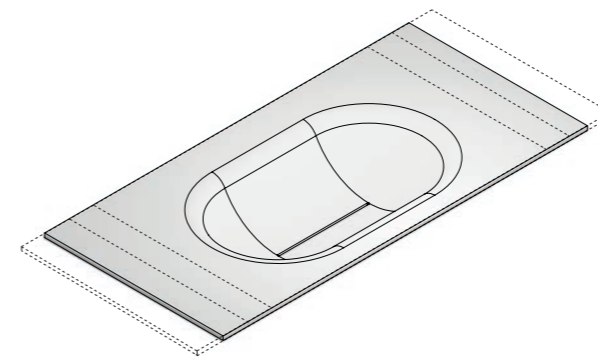

800

1200

Asymmetric Washbasin (A)

Technical Specifications

	650	800	1000	1200
● weight	9.1 kg	11kg	13.2 kg	15.5 kg
● package dimension	160x720x540 mm	160x870x540 mm	160x1070x540 mm	160x1270x540 mm
● volume	0.06 m ³	0.08 m ³	0.09 m ³	0.11 m ³
● package capacity	24 pieces	21 pieces	15 pieces	15 pieces

Gordion

Gordion

Furniture Fitted Washbasin

ACRIVIT

1000

Dimensions

Asymmetric Washbasin (A)

Sizes 800/1000/1200

800

1200

1200 Asymmetric Washbasin (A)

1200 Asymmetric Washbasin (A)

Technical Specifications

	800	1000	1200
● weight	8.6 kg	11.5 kg	13.9 kg
● package dimension	160x870x540 mm	160x1070x540 mm	160x1270x540 mm
● volume	0.08 m ³	0.09 m ³	0.11 m ³
● package capacity	21 pieces	15 pieces	15 pieces

Dimensions

Technical Specifications

●	●	●	●
6.1 kg	420x620x130 mm	0.03 m ³	48 pieces

Milet

Lidya

ACRIVIT

Dimensions

Technical Specifications