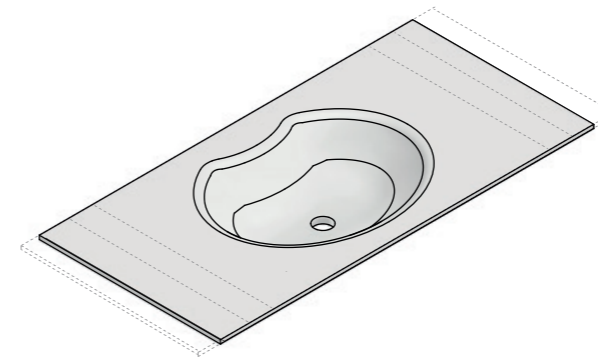

Capella

Capella

Furniture Fitted Washbasin

1000

Dimensions

Asymmetric Washbasin (A)

Sizes 650/800/1000/1200

650