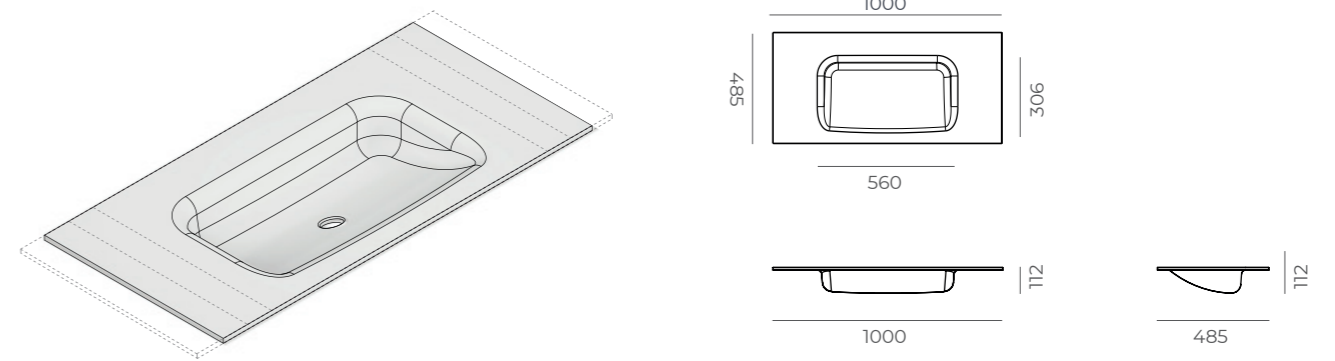

Sizes 650/800/1000/1200

650

800

1200

Technical Specifications

	650	800	1000	1200
● weight	8.3 kg	9.6 kg	12.5 kg	14.9 kg
● package dimension	160x720x540 mm	160x870x540 mm	160x1070x540 mm	160x1270x540 mm
● volume	0.06 m³	0.08 m³	0.09 m³	0.11 m³
● package capacity	24 pieces	21 pieces	21 pieces	15 pieces

● weight ● package dimension ● volume ● package capacity