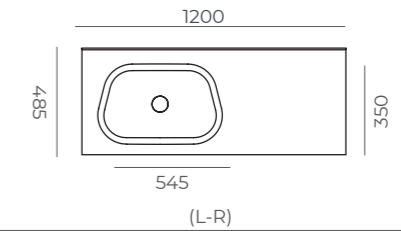

● weight ● package dimension ● volume ● package capacity

Phaselis

Furniture Fitted Washbasin

ACRIVIT

1000

Dimensions

Asymmetric Washbasin (A)

Sizes 650/800/1000/1200

650

800

1200

Asymmetric Washbasin (A)

Technical Specifications

	650	800	1000	1200
● weight	9.1 kg	11kg	13.2 kg	15.5 kg
● package dimension	160x720x540 mm	160x870x540 mm	160x1070x540 mm	160x1270x540 mm
● volume	0.06 m3	0.08 m3	0.09 m3	0.11 m3
● package capacity	24 pieces	21 pieces	15 pieces	15 pieces

Santos

Furniture Fitted Washbasin

ACRIVIT

1000

Dimensions

Asymmetric Washbasin (A)

Sizes 650/800/1000/1200

650

800

1200

Asymmetric Washbasin (A)

Technical Specifications

	650	800	1000	1200
● weight	9.1 kg	11kg	13.2 kg	15.5 kg
● package dimension	160x720x540 mm	160x870x540 mm	160x1070x540 mm	160x1270x540 mm
● volume	0.06 m ³	0.08 m ³	0.09 m ³	0.11 m ³
● package capacity	24 pieces	21 pieces	15 pieces	15 pieces