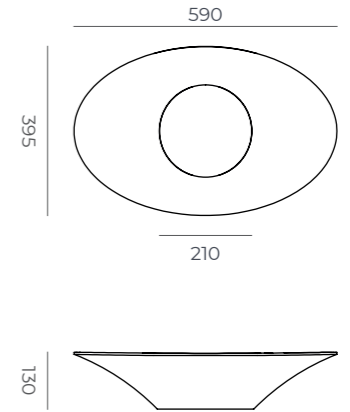

Dimensions

Technical Specifications

●	●	●	●
6.5 kg	435x635x170 mm	0.05 m³	32 pieces

● weight ● package dimension ● volume ● package capacity