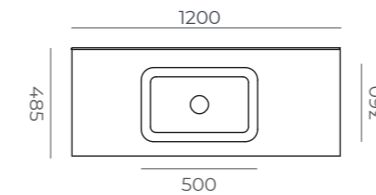

● weight ● package dimension ● volume ● package capacity

Venus

Troya

ACRIVIT

Sizes 800/1000/1200

Technical Specifications

	800	1000	1200
● weight	11.85 kg	13.75 kg	16.1 kg
● package dimension	160x870x540 mm	160x1070x540 mm	160x1270x540 mm
● volume	0.08 m ³	0.09 m ³	0.11 m ³
● package capacity	21 pieces	15 pieces	15 pieces

● weight ● package dimension ● volume ● package capacity

Sizes 800/1000/1200

Technical Specifications

	800	1000	1200
● weight	9.7 kg	12.35kg	15.5 kg
● package dimension	160x870x540 mm	160x1070x540 mm	160x1270x540 mm
● volume	0.08 m ³	0.09 m ³	0.11 m ³
● package capacity	21 pieces	15 pieces	15 pieces

● weight ● package dimension ● volume ● package capacity

Phaselis

Furniture Fitted Washbasin

ACRIVIT

1000

Dimensions

Asymmetric Washbasin (A)

Sizes 650/800/1000/1200

650

800

1200

Asymmetric Washbasin (A)

Technical Specifications

	650	800	1000	1200
● weight	9.1 kg	11kg	13.2 kg	15.5 kg
● package dimension	160x720x540 mm	160x870x540 mm	160x1070x540 mm	160x1270x540 mm
● volume	0.06 m3	0.08 m3	0.09 m3	0.11 m3
● package capacity	24 pieces	21 pieces	15 pieces	15 pieces