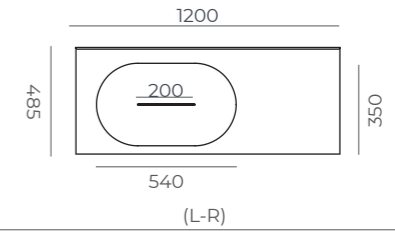

800

1200

Asymmetric Washbasin (A)

Technical Specifications

	650	800	1000	1200
● weight	9.1 kg	11kg	13.2 kg	15.5 kg
● package dimension	160x720x540 mm	160x870x540 mm	160x1070x540 mm	160x1270x540 mm
● volume	0.06 m ³	0.08 m ³	0.09 m ³	0.11 m ³
● package capacity	24 pieces	21 pieces	15 pieces	15 pieces

800

1200

1200 Asymmetric Washbasin (A)

1200 Asymmetric Washbasin (A)

Technical Specifications

	800	1000	1200
● weight	8.6 kg	11.5 kg	13.9 kg
● package dimension	160x870x540 mm	160x1070x540 mm	160x1270x540 mm
● volume	0.08 m ³	0.09 m ³	0.11 m ³
● package capacity	21 pieces	15 pieces	15 pieces

Dimensions

Technical Specifications

●	●	●	●
6.1 kg	420x620x130 mm	0.03 m ³	48 pieces

Milet

Lidya

ACRIVIT

Dimensions

Technical Specifications

●	●	●	●
10.3 kg	200x630x510 mm	0.06 m ³	24 pieces

● weight ● package dimension ● volume ● package capacity

Dimensions

Technical Specifications

●	●	●	●
5.5 kg	80x570x430 mm	0.04 m ³	32 pieces

● weight ● package dimension ● volume ● package capacity