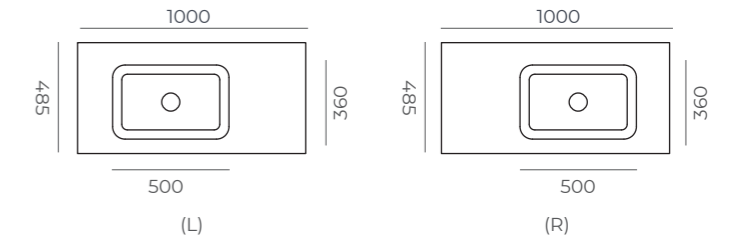

● weight ● package dimension ● volume ● package capacity

Venus

Troya

ACRIVIT

Sizes 800/1000/1200

Technical Specifications

	800	1000	1200
● weight	11.85 kg	13.75 kg	16.1 kg
● package dimension	160x870x540 mm	160x1070x540 mm	160x1270x540 mm
● volume	0.08 m ³	0.09 m ³	0.11 m ³
● package capacity	21 pieces	15 pieces	15 pieces

● weight ● package dimension ● volume ● package capacity

Phaselis

Furniture Fitted Washbasin

ACRIVIT

1000

Dimensions

Asymmetric Washbasin (A)

Sizes 650/800/1000/1200

650

800

1200

Asymmetric Washbasin (A)

Technical Specifications

	650	800	1000	1200
● weight	9.1 kg	11kg	13.2 kg	15.5 kg
● package dimension	160x720x540 mm	160x870x540 mm	160x1070x540 mm	160x1270x540 mm
● volume	0.06 m3	0.08 m3	0.09 m3	0.11 m3
● package capacity	24 pieces	21 pieces	15 pieces	15 pieces