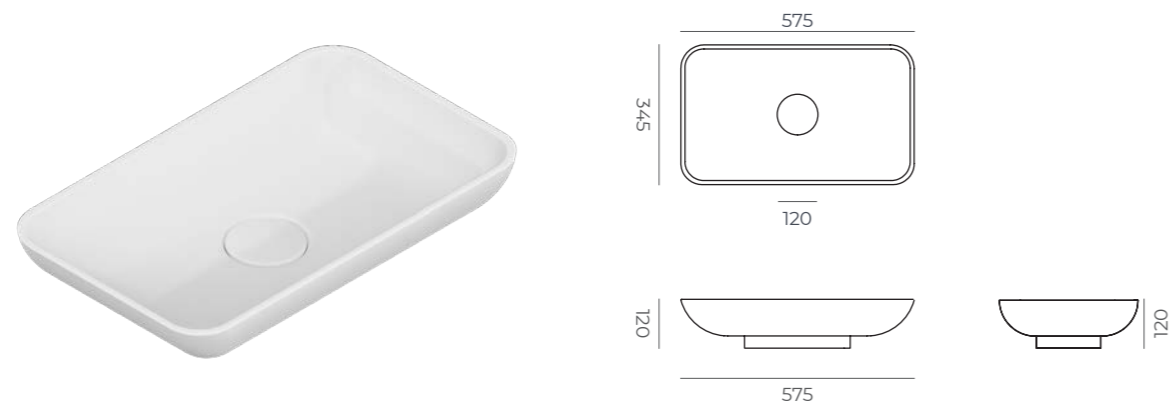

Technical Specifications

●	●	●	●
6.3 kg	435x635x170 mm	0.05 m³	12 pieces

● weight ● package dimension ● volume ● package capacity