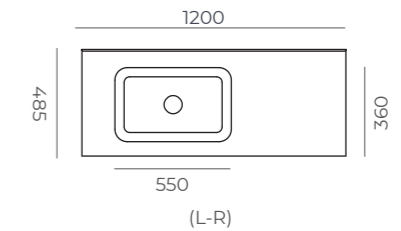

● weight ● package dimension ● volume ● package capacity

Venus

Troya

ACRIVIT

Sizes 800/1000/1200

Technical Specifications

	800	1000	1200
● weight	11.85 kg	13.75 kg	16.1 kg
● package dimension	160x870x540 mm	160x1070x540 mm	160x1270x540 mm
● volume	0.08 m ³	0.09 m ³	0.11 m ³
● package capacity	21 pieces	15 pieces	15 pieces

● weight ● package dimension ● volume ● package capacity

Phaselis

Furniture Fitted Washbasin

ACRIVIT

1000

Dimensions

Asymmetric Washbasin (A)

Sizes 650/800/1000/1200

650

800

1200

Asymmetric Washbasin (A)

Technical Specifications

	650	800	1000	1200
● weight	9.1 kg	11kg	13.2 kg	15.5 kg
● package dimension	160x720x540 mm	160x870x540 mm	160x1070x540 mm	160x1270x540 mm
● volume	0.06 m3	0.08 m3	0.09 m3	0.11 m3
● package capacity	24 pieces	21 pieces	15 pieces	15 pieces

800

1200

Asymmetric Washbasin (A)

Technical Specifications

	650	800	1000	1200
● weight	9.1 kg	11kg	13.2 kg	15.5 kg
● package dimension	160x720x540 mm	160x870x540 mm	160x1070x540 mm	160x1270x540 mm
● volume	0.06 m ³	0.08 m ³	0.09 m ³	0.11 m ³
● package capacity	24 pieces	21 pieces	15 pieces	15 pieces