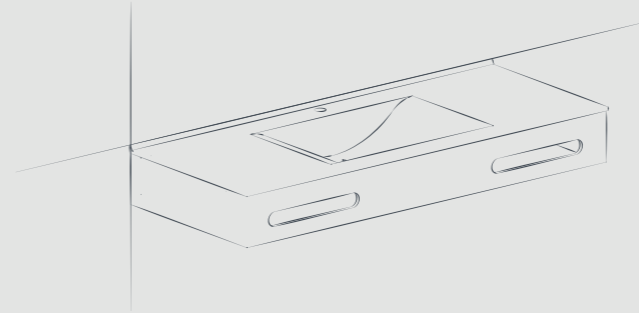

*Gestos
teos*

Exclusive
Washbasins