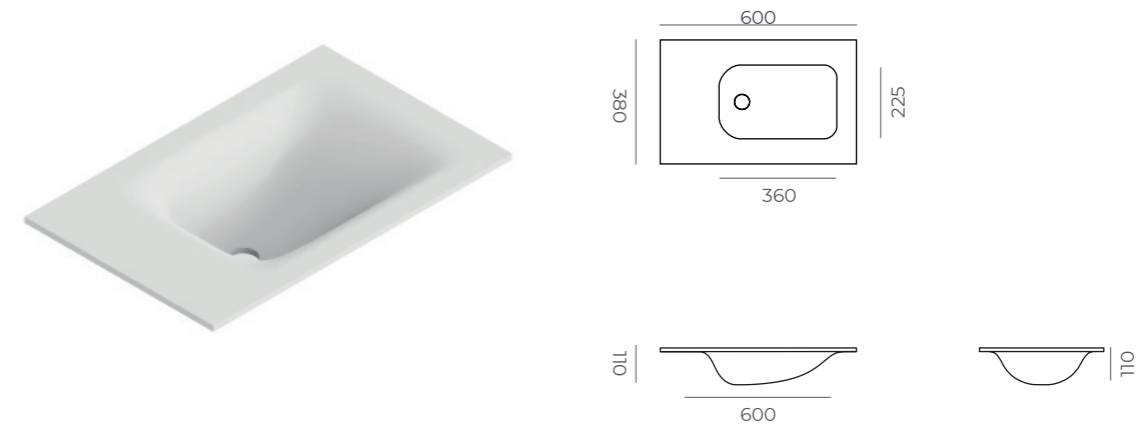

Dimensions

Technical Specifications

●	●	●	●
6.1 kg	420x620x130 mm	0.03 m³	48 pieces