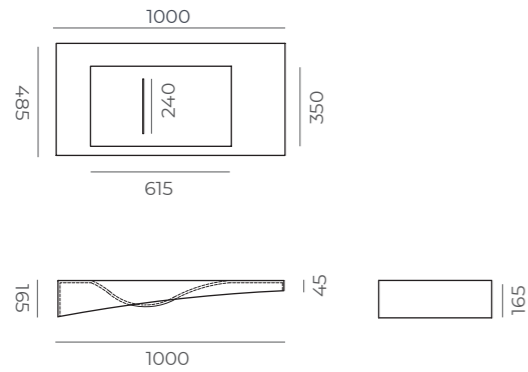

650

800

1200

Asymmetric Washbasin (A)

Technical Specifications

	650	800	1000	1200
● weight	8.3 kg	9.6 kg	12.5 kg	14.9 kg
● package dimension	160x720x540 mm	160x870x540 mm	160x1070x540 mm	160x1270x540 mm
● volume	0.06 m ³	0.08 m ³	0.09 m ³	0.11 m ³
● package capacity	24 pieces	21 pieces	21 pieces	15 pieces

● weight ● package dimension ● volume ● package capacity

Teos

Furniture Fitted Washbasin

ACRIVIT

1000

Dimensions

Asymmetric Washbasin (A)

Sizes 650/800/1000/1200

650

800

1200

Asymmetric Washbasin (A)

Technical Specifications

	650	800	1000	1200
● weight	9.3 kg	11.3 kg	13.4 kg	17.0 kg
● package dimension	160x720x540 mm	160x870x540 mm	160x1070x540 mm	160x1270x540 mm
● volume	0.06 m ³	0.08 m ³	0.09 m ³	0.11 m ³
● package capacity	24 pieces	21 pieces	15 pieces	15 pieces

● weight ● package dimension ● volume ● package capacity

Smyrna

Afrodizias

Sizes 1000/1200

1000

1200

Technical Specifications

	1000	1200
● weight	19.5 kg	25.4 kg
● package dimension	220x1040x510 mm	220x1240x510 mm
● volume	0.12 m3	0.14 m3
● package capacity	12 pieces	12 pieces