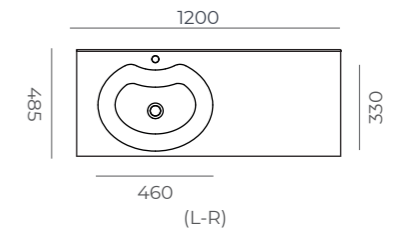

Capella

Capella

Furniture Fitted Washbasin

1000

Dimensions

Asymmetric Washbasin (A)

Sizes 650/800/1000/1200

650

800

1200

Asymmetric Washbasin (A)

Technical Specifications

	650	800	1000	1200
● weight	6.2 kg	8.3 kg	10.5 kg	12.8 kg
● package dimension	420x620x130 mm	160x870x540 mm	160x1070x540 mm	160x1270x540 mm
● volume	0.03 m ³	0.08 m ³	0.11 m ³	0.11 m ³
● package capacity	48 pieces	21 pieces	15 pieces	15 pieces