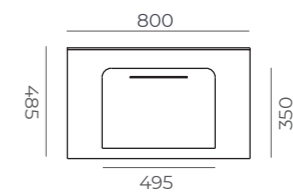

Furniture Fitted
Washbasins

Agora

Furniture Fitted Washbasin

ACRIVIT

1000

Dimensions

Asymmetric Washbasin (A)

Sizes 650/800/1000/1200

650

800

1200

Asymmetric Washbasin (A)

Technical Specifications

	650	800	1000	1200
● weight	8.3 kg	9.6 kg	12.5 kg	14.9 kg
● package dimension	160x720x540 mm	160x870x540 mm	160x1070x540 mm	160x1270x540 mm
● volume	0.06 m ³	0.08 m ³	0.09 m ³	0.11 m ³
● package capacity	24 pieces	21 pieces	21 pieces	15 pieces

1200

Technical Specifications

	650	800	1000	1200
● weight	8.3 kg	9.6 kg	12.5 kg	14.9 kg
● package dimension	160x720x540 mm	160x870x540 mm	160x1070x540 mm	160x1270x540 mm
● volume	0.06 m ³	0.08 m ³	0.09 m ³	0.11 m ³
● package capacity	24 pieces	21 pieces	21 pieces	15 pieces

650

800

1200

Asymmetric Washbasin (A)

Technical Specifications

	650	800	1000	1200
● weight	9.3 kg	11.3 kg	13.4 kg	17.0 kg
● package dimension	160x720x540 mm	160x870x540 mm	160x1070x540 mm	160x1270x540 mm
● volume	0.06 m ³	0.08 m ³	0.09 m ³	0.11 m ³
● package capacity	24 pieces	21 pieces	15 pieces	15 pieces