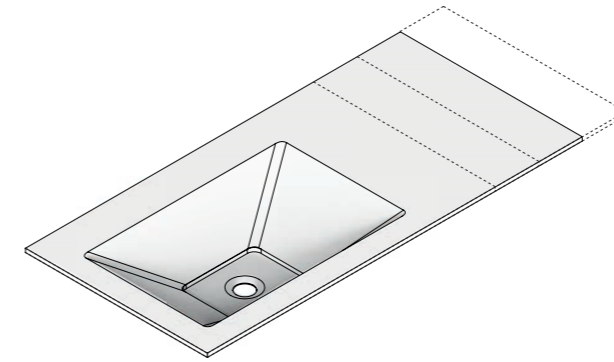

Nysa

Furniture Fitted Washbasin

Acivit

1000

Dimensions

Asymmetric Washbasin (A)