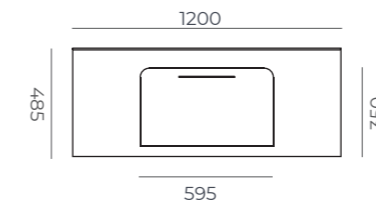

Furniture Fitted
Washbasins

Agora

Furniture Fitted Washbasin

ACRIVIT

1000

Dimensions

Asymmetric Washbasin (A)

Sizes 650/800/1000/1200

650

800

1200

Asymmetric Washbasin (A)

Technical Specifications

	650	800	1000	1200
● weight	8.3 kg	9.6 kg	12.5 kg	14.9 kg
● package dimension	160x720x540 mm	160x870x540 mm	160x1070x540 mm	160x1270x540 mm
● volume	0.06 m ³	0.08 m ³	0.09 m ³	0.11 m ³
● package capacity	24 pieces	21 pieces	21 pieces	15 pieces

1200

Technical Specifications

	650	800	1000	1200
● weight	8.3 kg	9.6 kg	12.5 kg	14.9 kg
● package dimension	160x720x540 mm	160x870x540 mm	160x1070x540 mm	160x1270x540 mm
● volume	0.06 m ³	0.08 m ³	0.09 m ³	0.11 m ³
● package capacity	24 pieces	21 pieces	21 pieces	15 pieces

650

800

1200

Asymmetric Washbasin (A)

Technical Specifications

	650	800	1000	1200
● weight	9.3 kg	11.3 kg	13.4 kg	17.0 kg
● package dimension	160x720x540 mm	160x870x540 mm	160x1070x540 mm	160x1270x540 mm
● volume	0.06 m ³	0.08 m ³	0.09 m ³	0.11 m ³
● package capacity	24 pieces	21 pieces	15 pieces	15 pieces