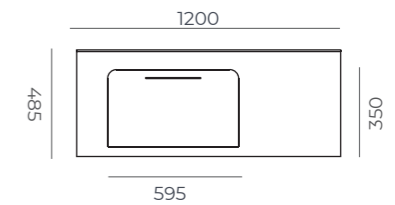

Furniture Fitted
Washbasins

Agora

Furniture Fitted Washbasin

ACRIVIT

1000

Dimensions

Asymmetric Washbasin (A)

Sizes 650/800/1000/1200

650

800

1200

Asymmetric Washbasin (A)

Technical Specifications

	650	800	1000	1200
● weight	8.3 kg	9.6 kg	12.5 kg	14.9 kg
● package dimension	160x720x540 mm	160x870x540 mm	160x1070x540 mm	160x1270x540 mm
● volume	0.06 m ³	0.08 m ³	0.09 m ³	0.11 m ³
● package capacity	24 pieces	21 pieces	21 pieces	15 pieces

Agora-T

Furniture Fitted Washbasin

Acivit

1000

Dimensions

Sizes 650/800/1000/1200

650

800

1200

Technical Specifications

	650	800	1000	1200
● weight	8.3 kg	9.6 kg	12.5 kg	14.9 kg
● package dimension	160x720x540 mm	160x870x540 mm	160x1070x540 mm	160x1270x540 mm
● volume	0.06 m ³	0.08 m ³	0.09 m ³	0.11 m ³
● package capacity	24 pieces	21 pieces	21 pieces	15 pieces