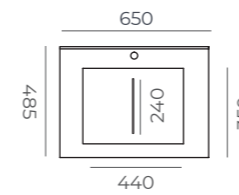

1200

Technical Specifications

	650	800	1000	1200
● weight	8.3 kg	9.6 kg	12.5 kg	14.9 kg
● package dimension	160x720x540 mm	160x870x540 mm	160x1070x540 mm	160x1270x540 mm
● volume	0.06 m ³	0.08 m ³	0.09 m ³	0.11 m ³
● package capacity	24 pieces	21 pieces	21 pieces	15 pieces

● weight ● package dimension ● volume ● package capacity

Teos

Furniture Fitted Washbasin

ACRIVIT

1000

Dimensions

Asymmetric Washbasin (A)

Sizes 650/800/1000/1200

650

800

1200

Asymmetric Washbasin (A)

Technical Specifications

	650	800	1000	1200
● weight	9.3 kg	11.3 kg	13.4 kg	17.0 kg
● package dimension	160x720x540 mm	160x870x540 mm	160x1070x540 mm	160x1270x540 mm
● volume	0.06 m ³	0.08 m ³	0.09 m ³	0.11 m ³
● package capacity	24 pieces	21 pieces	15 pieces	15 pieces

● weight ● package dimension ● volume ● package capacity

Smyrna

Afrodizias

Sizes 1000/1200

1000

1200

Technical Specifications

	1000	1200
● weight	19.5 kg	25.4 kg
● package dimension	220x1040x510 mm	220x1240x510 mm
● volume	0.12 m3	0.14 m3
● package capacity	12 pieces	12 pieces