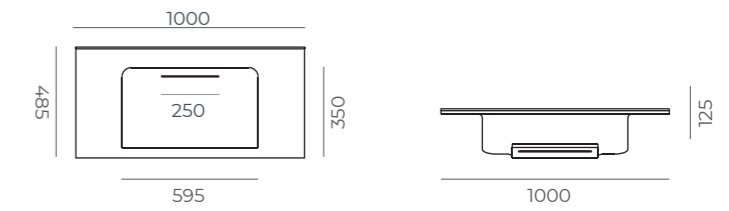

Furniture Fitted
Washbasins

Agora

Furniture Fitted Washbasin

ACRIVIT

1000

Dimensions

Asymmetric Washbasin (A)

Sizes 650/800/1000/1200

650

800

1200

Asymmetric Washbasin (A)

Technical Specifications

	650	800	1000	1200
● weight	8.3 kg	9.6 kg	12.5 kg	14.9 kg
● package dimension	160x720x540 mm	160x870x540 mm	160x1070x540 mm	160x1270x540 mm
● volume	0.06 m ³	0.08 m ³	0.09 m ³	0.11 m ³
● package capacity	24 pieces	21 pieces	21 pieces	15 pieces

Agora-T

Furniture Fitted Washbasin

Acivit

1000

Dimensions

Sizes 650/800/1000/1200

650

800