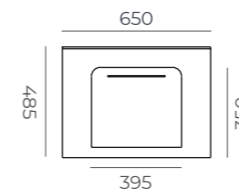

Furniture Fitted
Washbasins

Agora

Furniture Fitted Washbasin

ACRIVIT

1000

Dimensions

Asymmetric Washbasin (A)

Sizes 650/800/1000/1200

650

800

1200

Asymmetric Washbasin (A)

Technical Specifications

	650	800	1000	1200
● weight	8.3 kg	9.6 kg	12.5 kg	14.9 kg
● package dimension	160x720x540 mm	160x870x540 mm	160x1070x540 mm	160x1270x540 mm
● volume	0.06 m ³	0.08 m ³	0.09 m ³	0.11 m ³
● package capacity	24 pieces	21 pieces	21 pieces	15 pieces

1200

Technical Specifications

	650	800	1000	1200
● weight	8.3 kg	9.6 kg	12.5 kg	14.9 kg
● package dimension	160x720x540 mm	160x870x540 mm	160x1070x540 mm	160x1270x540 mm
● volume	0.06 m ³	0.08 m ³	0.09 m ³	0.11 m ³
● package capacity	24 pieces	21 pieces	21 pieces	15 pieces