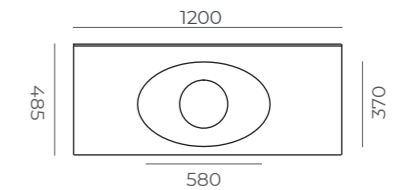

650

800

1200

Asymmetric Washbasin (A)

Technical Specifications

	650	800	1000	1200
● weight	9.3 kg	11.3 kg	13.4 kg	17.0 kg
● package dimension	160x720x540 mm	160x870x540 mm	160x1070x540 mm	160x1270x540 mm
● volume	0.06 m ³	0.08 m ³	0.09 m ³	0.11 m ³
● package capacity	24 pieces	21 pieces	15 pieces	15 pieces

● weight ● package dimension ● volume ● package capacity

Smyrna

Afrodizias

Sizes 1000/1200

1000

1200

Technical Specifications

	1000	1200
● weight	19.5 kg	25.4 kg
● package dimension	220x1040x510 mm	220x1240x510 mm
● volume	0.12 m3	0.14 m3
● package capacity	12 pieces	12 pieces

Dimensions

Asymmetric Washbasin (A)

Sizes 800/1000/1200

800

1200

1200 Asymmetric Washbasin (A)

1200 Asymmetric Washbasin (A)

Technical Specifications

	800	1000	1200
● weight	10.750 kg	12.7 kg	14.750 kg
● package dimension	160x870x540 mm	160x1070x540 mm	160x1270x540 mm
● volume	0.08 m ³	0.9 m ³	0.11 m ³
● package capacity	21 pieces	15 pieces	15 pieces