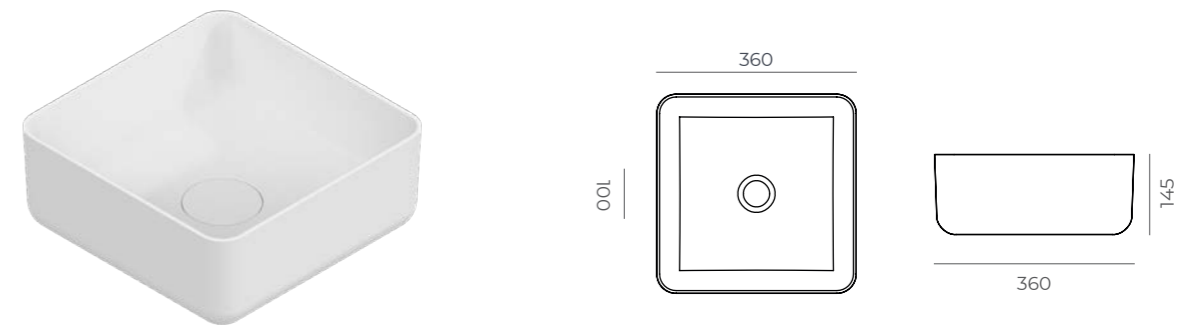

Dimensions

Technical Specifications

●	●	●	●
6.4 kg	400x400x170 mm	0.03 m3	56 pieces

● weight ● package dimension ● volume ● package capacity