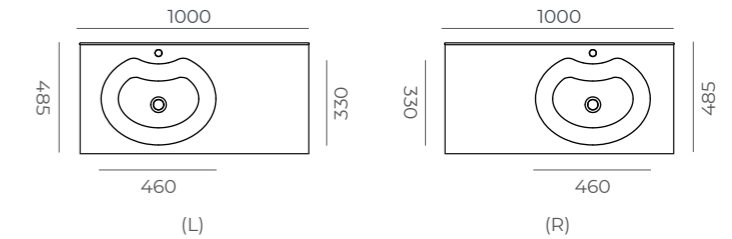

Capella

Capella

Furniture Fitted Washbasin

1000

Dimensions

Asymmetric Washbasin (A)

Sizes 650/800/1000/1200

650

800

1200

Asymmetric Washbasin (A)

Technical Specifications

	650	800	1000	1200
● weight	6.2 kg	8.3 kg	10.5 kg	12.8 kg
● package dimension	420x620x130 mm	160x870x540 mm	160x1070x540 mm	160x1270x540 mm
● volume	0.03 m ³	0.08 m ³	0.11 m ³	0.11 m ³
● package capacity	48 pieces	21 pieces	15 pieces	15 pieces