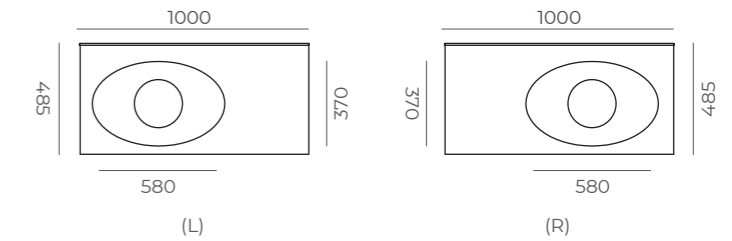

650

800

1200

Asymmetric Washbasin (A)

Technical Specifications

	650	800	1000	1200
● weight	9.3 kg	11.3 kg	13.4 kg	17.0 kg
● package dimension	160x720x540 mm	160x870x540 mm	160x1070x540 mm	160x1270x540 mm
● volume	0.06 m ³	0.08 m ³	0.09 m ³	0.11 m ³
● package capacity	24 pieces	21 pieces	15 pieces	15 pieces

● weight ● package dimension ● volume ● package capacity

Smyrna

Afrodizias

Sizes 1000/1200

1000

1200

Technical Specifications

	1000	1200
● weight	19.5 kg	25.4 kg
● package dimension	220x1040x510 mm	220x1240x510 mm
● volume	0.12 m3	0.14 m3
● package capacity	12 pieces	12 pieces

Sizes 1000

1000

Technical Specifications

	1000
● weight	22.8 kg
● package dimension	190x1040x440 mm
● volume	0.9 m3
● package capacity	15 pieces

Perge

Furniture Fitted Washbasin

ACRIVIT

1000

Dimensions

Asymmetric Washbasin (A)

Sizes 800/1000/1200

800

1200

1200 Asymmetric Washbasin (A)

1200 Asymmetric Washbasin (A)

Technical Specifications