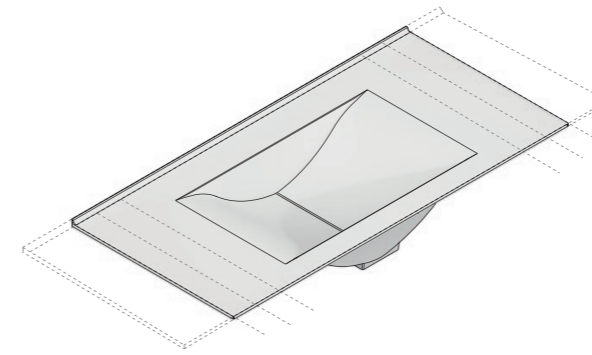

● weight ● package dimension ● volume ● package capacity

Teos

Furniture Fitted Washbasin

ACRIVIT

1000

Dimensions

Asymmetric Washbasin (A)

Sizes 650/800/1000/1200