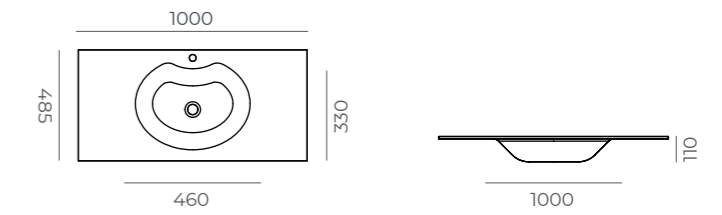

Capella

Capella

Furniture Fitted Washbasin

1000

Dimensions

Asymmetric Washbasin (A)

Sizes 650/800/1000/1200

650

800

1200

Asymmetric Washbasin (A)

Technical Specifications

	650	800	1000	1200
● weight	6.2 kg	8.3 kg	10.5 kg	12.8 kg
● package dimension	420x620x130 mm	160x870x540 mm	160x1070x540 mm	160x1270x540 mm
● volume	0.03 m ³	0.08 m ³	0.11 m ³	0.11 m ³
● package capacity	48 pieces	21 pieces	15 pieces	15 pieces