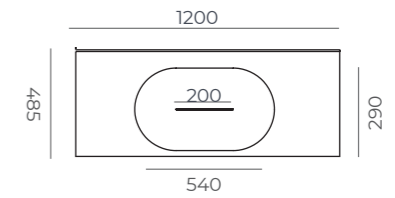

800

1200

Asymmetric Washbasin (A)

Technical Specifications

	650	800	1000	1200
● weight	9.1 kg	11kg	13.2 kg	15.5 kg
● package dimension	160x720x540 mm	160x870x540 mm	160x1070x540 mm	160x1270x540 mm
● volume	0.06 m ³	0.08 m ³	0.09 m ³	0.11 m ³
● package capacity	24 pieces	21 pieces	15 pieces	15 pieces

Gordion

Gordion

Furniture Fitted Washbasin

ACRIVIT

1000

Dimensions

Asymmetric Washbasin (A)

Sizes 800/1000/1200

800

1200

1200 Asymmetric Washbasin (A)

1200 Asymmetric Washbasin (A)

Technical Specifications

	800	1000	1200
● weight	8.6 kg	11.5 kg	13.9 kg
● package dimension	160x870x540 mm	160x1070x540 mm	160x1270x540 mm
● volume	0.08 m ³	0.09 m ³	0.11 m ³
● package capacity	21 pieces	15 pieces	15 pieces

Dimensions

Technical Specifications

●	●	●	●
6.1 kg	420x620x130 mm	0.03 m ³	48 pieces

Milet

Lidya

ACRIVIT

Dimensions

Technical Specifications