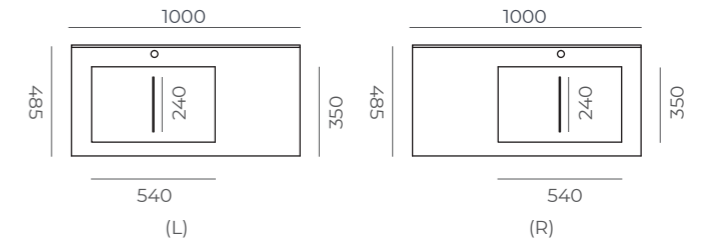

650

800

1200

Asymmetric Washbasin (A)

Technical Specifications

	650	800	1000	1200
● weight	8.3 kg	9.6 kg	12.5 kg	14.9 kg
● package dimension	160x720x540 mm	160x870x540 mm	160x1070x540 mm	160x1270x540 mm
● volume	0.06 m ³	0.08 m ³	0.09 m ³	0.11 m ³
● package capacity	24 pieces	21 pieces	21 pieces	15 pieces

● weight ● package dimension ● volume ● package capacity

Teos

Furniture Fitted Washbasin

ACRIVIT

1000

Dimensions

Asymmetric Washbasin (A)

Sizes 650/800/1000/1200

650

800

1200

Asymmetric Washbasin (A)

Technical Specifications

	650	800	1000	1200
● weight	9.3 kg	11.3 kg	13.4 kg	17.0 kg
● package dimension	160x720x540 mm	160x870x540 mm	160x1070x540 mm	160x1270x540 mm
● volume	0.06 m ³	0.08 m ³	0.09 m ³	0.11 m ³
● package capacity	24 pieces	21 pieces	15 pieces	15 pieces

● weight ● package dimension ● volume ● package capacity

Smyrna

Afrodizias

Sizes 1000/1200

1000

1200

Technical Specifications

	1000	1200
● weight	19.5 kg	25.4 kg
● package dimension	220x1040x510 mm	220x1240x510 mm
● volume	0.12 m3	0.14 m3
● package capacity	12 pieces	12 pieces