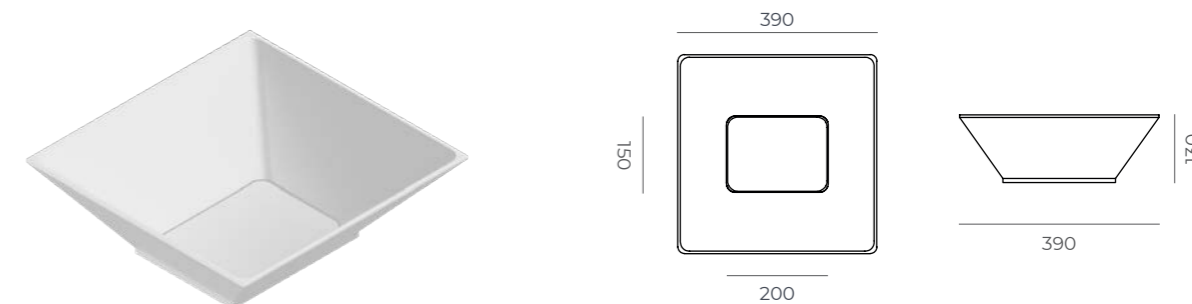

Countertop
Washbasins

Dimensions

Technical Specifications

●	●	●	●
6.3 kg	435x635x170 mm	0.05 m ³	12 pieces

● weight ● package dimension ● volume ● package capacity

ACRIVIT

Dimensions

Technical Specifications