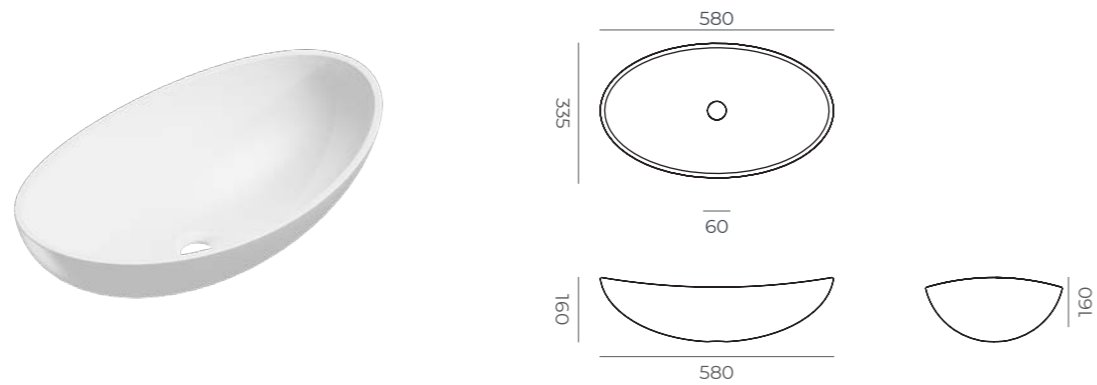

ACRIVIT

Assos

Dimensions

Technical Specifications

●	●	●	●
4.4 kg	430x430x160 mm	0.03 m ³	56 pieces

● weight ● package dimension ● volume ● package capacity

Dimensions

Technical Specifications