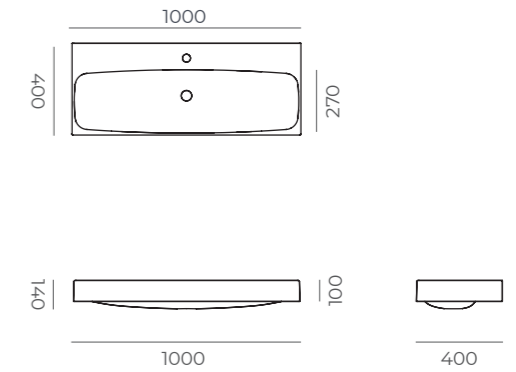

Smyrna

Afrodizias

Sizes 1000/1200

1000

1200

Technical Specifications

	1000	1200
● weight	19.5 kg	25.4 kg
● package dimension	220x1040x510 mm	220x1240x510 mm
● volume	0.12 m3	0.14 m3
● package capacity	12 pieces	12 pieces

Sizes 1000

1000

Technical Specifications

	1000
● weight	22.8 kg
● package dimension	190x1040x440 mm
● volume	0.9 m3
● package capacity	15 pieces