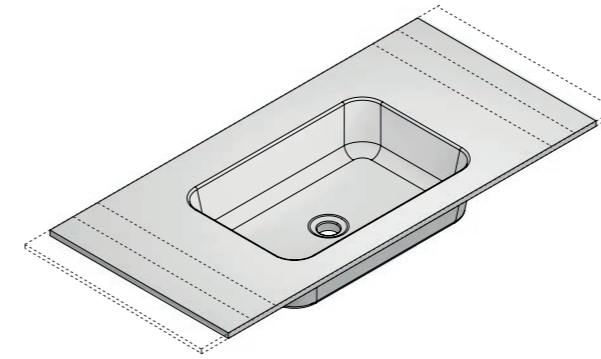

● weight ● package dimension ● volume ● package capacity

Phaselis

Furniture Fitted Washbasin

ACRIVIT

1000

Dimensions

Asymmetric Washbasin (A)

Sizes 650/800/1000/1200

650

800

1200

Asymmetric Washbasin (A)

Technical Specifications

	650	800	1000	1200
● weight	9.1 kg	11kg	13.2 kg	15.5 kg
● package dimension	160x720x540 mm	160x870x540 mm	160x1070x540 mm	160x1270x540 mm
● volume	0.06 m3	0.08 m3	0.09 m3	0.11 m3
● package capacity	24 pieces	21 pieces	15 pieces	15 pieces