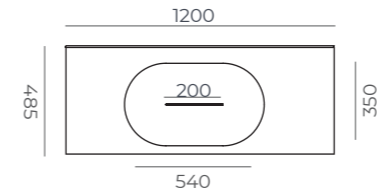

800

1200

Asymmetric Washbasin (A)

Technical Specifications

	650	800	1000	1200
● weight	9.1 kg	11kg	13.2 kg	15.5 kg
● package dimension	160x720x540 mm	160x870x540 mm	160x1070x540 mm	160x1270x540 mm
● volume	0.06 m ³	0.08 m ³	0.09 m ³	0.11 m ³
● package capacity	24 pieces	21 pieces	15 pieces	15 pieces

Gordion

Gordion

Furniture Fitted Washbasin

ACRIVIT

1000

Dimensions

Asymmetric Washbasin (A)

Sizes 800/1000/1200

800

1200

1200 Asymmetric Washbasin (A)

1200 Asymmetric Washbasin (A)

Technical Specifications

	800	1000	1200
● weight	8.6 kg	11.5 kg	13.9 kg
● package dimension	160x870x540 mm	160x1070x540 mm	160x1270x540 mm
● volume	0.08 m ³	0.09 m ³	0.11 m ³
● package capacity	21 pieces	15 pieces	15 pieces

Dimensions

Technical Specifications

●	●	●	●
6.1 kg	420x620x130 mm	0.03 m ³	48 pieces

Milet

Lidya

ACRIVIT

Dimensions

Technical Specifications