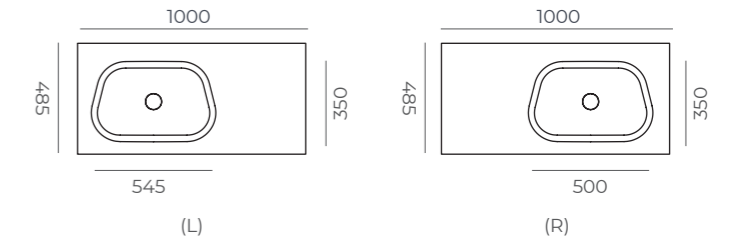

650

800

1200

Asymmetric Washbasin (A)

Technical Specifications

	650	800	1000	1200
● weight	9.1 kg	11kg	13.2 kg	15.5 kg
● package dimension	160x720x540 mm	160x870x540 mm	160x1070x540 mm	160x1270x540 mm
● volume	0.06 m3	0.08 m3	0.09 m3	0.11 m3
● package capacity	24 pieces	21 pieces	15 pieces	15 pieces

Santos

Furniture Fitted Washbasin

ACRIVIT

1000

Dimensions

Asymmetric Washbasin (A)

Sizes 650/800/1000/1200

650

800

1200

Asymmetric Washbasin (A)

Technical Specifications

	650	800	1000	1200
● weight	9.1 kg	11kg	13.2 kg	15.5 kg
● package dimension	160x720x540 mm	160x870x540 mm	160x1070x540 mm	160x1270x540 mm
● volume	0.06 m ³	0.08 m ³	0.09 m ³	0.11 m ³
● package capacity	24 pieces	21 pieces	15 pieces	15 pieces

Dimensions

Technical Specifications

●	●	●	●
6.1 kg	420x620x130 mm	0.03 m ³	48 pieces

Milet

Lidya

ACRIVIT

Dimensions

Technical Specifications