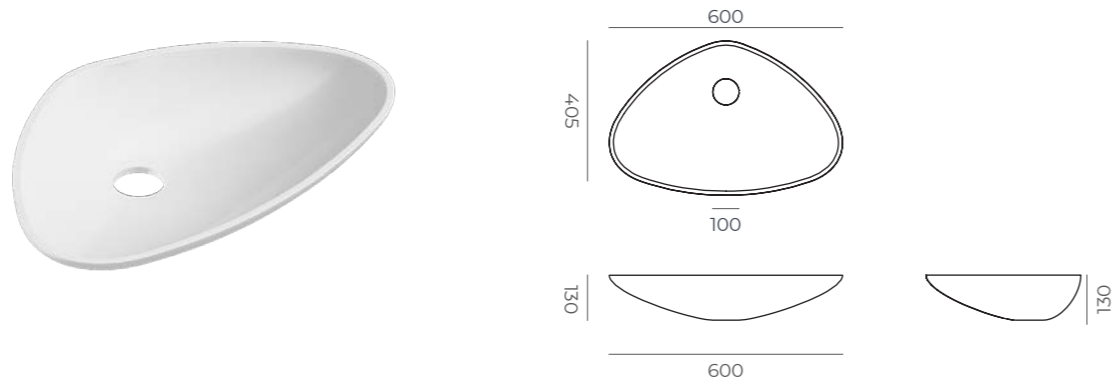

Dimensions

Technical Specifications

●	●	●	●
5.4 kg	430x620x140 mm	0.04 m³	40 pieces

● weight ● package dimension ● volume ● package capacity

ACRIVIT

Assos