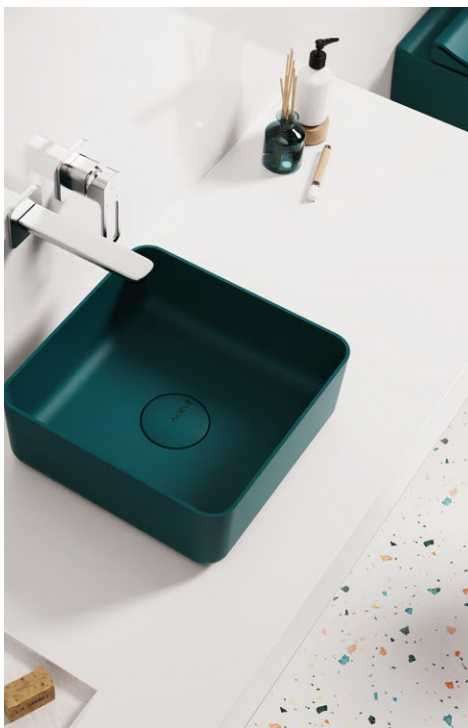

Zeugma

"Embrace the lively spirit of summer with our Coral Reef washbasin, where vibrant hues and organic shapes blend effortlessly. The swirling patterns reminiscent of underwater flora create an enchanting focal point, turning your bathroom into an underwater wonderland.