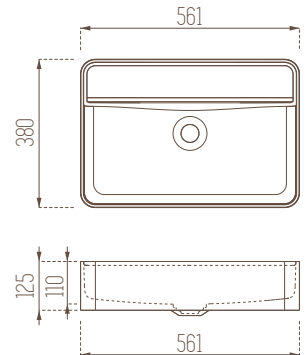

Features

- 380 x 380 x 125 mm
- With or Without Tap Hole
- Suitable for Furniture
- Pop-up Included

Snow Cone

Cool Sand

Cool Beige

Vision

Ocean

Blue Sky

Features

- 380 x 561 x 125 mm
- With or Without Tap Hole
- Suitable for Furniture
- Pop-up Included

Snow Cone

Cool Sand

Cool Beige

Vision

Ocean

Blue Sky