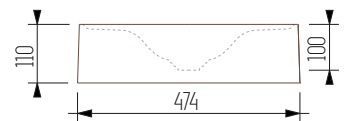

Features

- 370 x 474 x 110 mm
- With or Without Tap Hole
- Suitable for Furniture
- Pop-up Included

Snow Cone

Cool Sand

Cool Beige

Vision

Ocean

Blue Sky