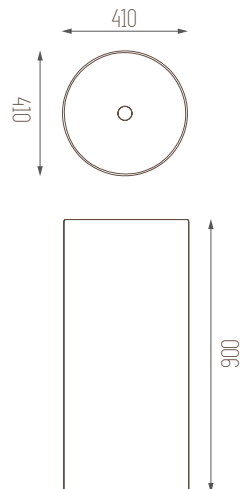

Features

- 400 x 400 x 850 mm
- With or Without Tap Hole
- Self Standing
- Pop-up Included

Snow Cone

Cool Sand

Cool Beige

Vision

Ocean

Blue Sky

Mint

Sunset

Watermelon

Cotton Candy

Didyma

"Experience the perfect self-standing washbasin design, surrounded by the inviting colors of a warm summer day."

Features

- 410 x 410 x 900 mm
- Without Tap Hole
- Self Standing
- Pop-up Included