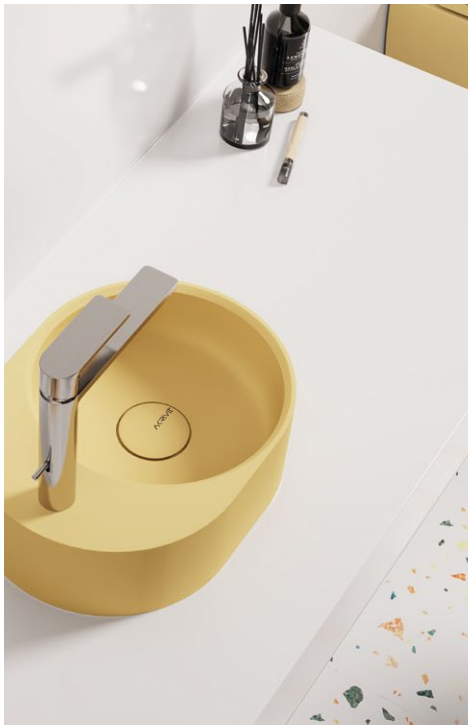

Features

- 395 x 300 x 110 mm
- With or Without Tap Hole
- Suitable for Furniture
- Pop-up Included

Snow Cone

Cool Sand

Cool Beige

Vision

Ocean

Blue Sky

Mint

Sunset

Watermelon

Cotton Candy

Bevel - r

"Unleash your inner beachcomber with our Sun-kissed Bevel washbasin, a masterpiece that captures the golden hues of a sun-soaked shore. Its curved edges mimic the gentle waves, inviting you to wash your cares away in its tranquil embrace."