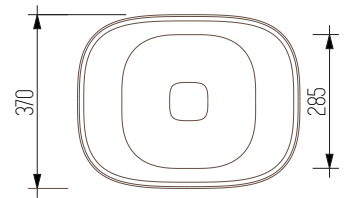

Features

- 370 x 370 x 110 mm
- With or Without Tap Hole
- Suitable for Furniture
- Pop-up Included

Snow Cone

Cool Sand

Cool Beige

Vision

Ocean

Blue Sky

Features

- 370 x 474 x 110 mm
- With or Without Tap Hole
- Suitable for Furniture
- Pop-up Included

Snow Cone

Cool Sand

Cool Beige

Vision

Ocean

Blue Sky