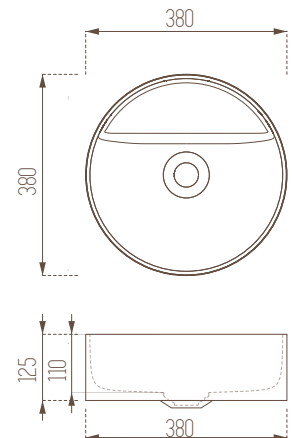

Features

- 360 x 360 x 150 mm
- Without Tap Hole
- Suitable for Furniture
- Pop-up Included

Snow Cone

Cool Sand

Cool Beige

Vision

Ocean

Blue Sky

Features

- 380 x 380 x 125 mm
- With or Without Tap Hole
- Suitable for Furniture
- Pop-up Included

Snow Cone

Cool Sand

Cool Beige

Vision

Ocean

Blue Sky