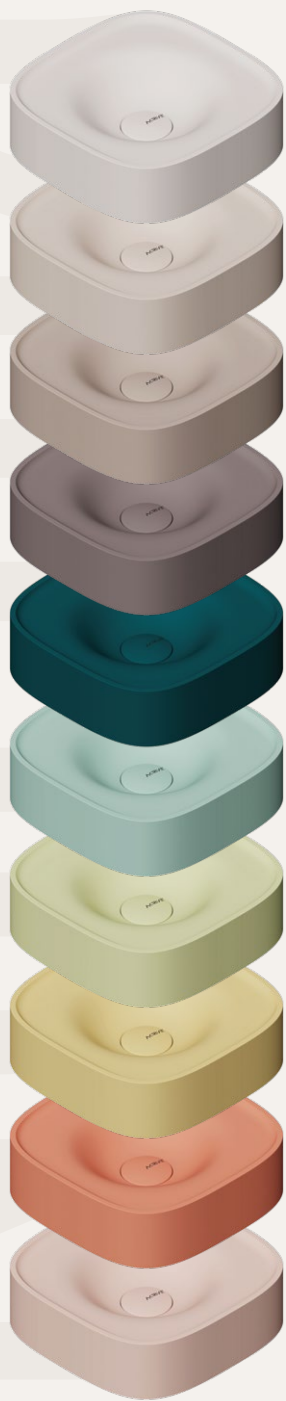

Mint

Sunset

Watermelon

Cotton Candy

Bevel - r

"Unleash your inner beachcomber with our Sun-kissed Bevel washbasin, a masterpiece that captures the golden hues of a sun-soaked shore. Its curved edges mimic the gentle waves, inviting you to wash your cares away in its tranquil embrace."

Features

- 395 x 300 x 110 mm
- With or Without Tap Hole
- Suitable for Furniture
- Pop-up Included

Snow Cone

Cool Sand

Cool Beige

Vision

Ocean

Blue Sky

Mint

Sunset

Watermelon

Cotton Candy

NORMA

Norma - s

"Embrace the lively spirit of summer with our Coral Reef washbasin, where vibrant hues and organic shapes blend effortlessly. The swirling patterns reminiscent of underwater flora create an enchanting focal point, turning your bathroom into an underwater wonderland.

Features

- 370 x 370 x 110 mm
- With or Without Tap Hole
- Suitable for Furniture
- Pop-up Included

Snow Cone

Cool Sand

Cool Beige

Vision

Ocean

Blue Sky