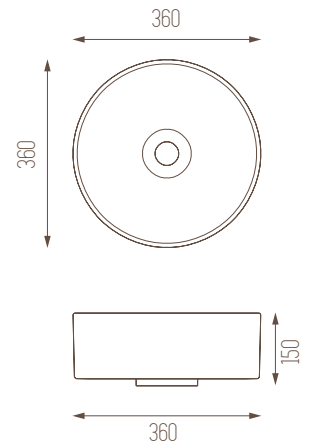

Myra

"Embrace the lively spirit of summer with our Coral Reef washbasin, where vibrant hues and organic shapes blend effortlessly. The swirling patterns reminiscent of underwater flora create an enchanting focal point, turning your bathroom into an underwater wonderland.

Features

- 360 x 360 x 150 mm
- Without Tap Hole
- Suitable for Furniture
- Pop-up Included