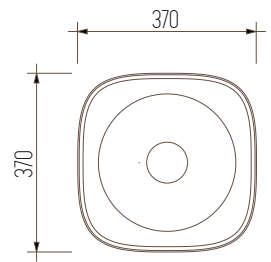

Features

- 395 x 300 x 110 mm
- With or Without Tap Hole
- Suitable for Furniture
- Pop-up Included

Snow Cone

Cool Sand

Cool Beige

Vision

Ocean

Blue Sky

Features

- 370 x 370 x 110 mm
- With or Without Tap Hole
- Suitable for Furniture
- Pop-up Included

Snow Cone

Cool Sand

Cool Beige

Vision

Ocean

Blue Sky

Features

- 370 x 474 x 110 mm
- With or Without Tap Hole
- Suitable for Furniture
- Pop-up Included

Snow Cone

Cool Sand

Cool Beige

Vision

Ocean

Blue Sky