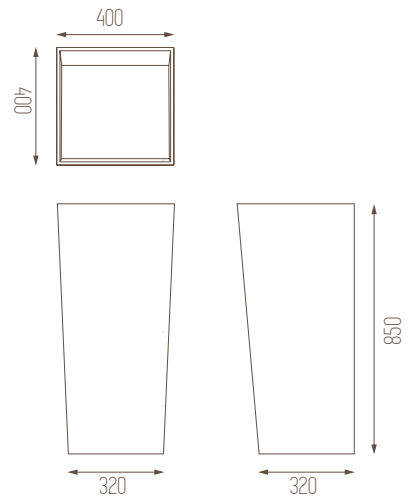

Features

- 380 x 561 x 125 mm
- With or Without Tap Hole
- Suitable for Furniture
- Pop-up Included

Snow Cone

Cool Sand

Cool Beige

Vision

Ocean

Blue Sky

Features

- 400 x 400 x 850 mm
- With or Without Tap Hole
- Self Standing
- Pop-up Included

Snow Cone

Cool Sand

Cool Beige

Vision

Ocean

Blue Sky

Mint

Sunset

Watermelon

Cotton Candy

Didyma

"Experience the perfect self-standing washbasin design, surrounded by the inviting colors of a warm summer day."

Features

- 410 x 410 x 900 mm
- Without Tap Hole
- Self Standing
- Pop-up Included

Watermelon

Cotton Candy

Sardes

"Experience the perfect self-standing washbasin design, surrounded by the inviting colors of a warm summer day."

Features

- 400 x 400 x 850 mm
- Without Tap Hole
- Self Standing