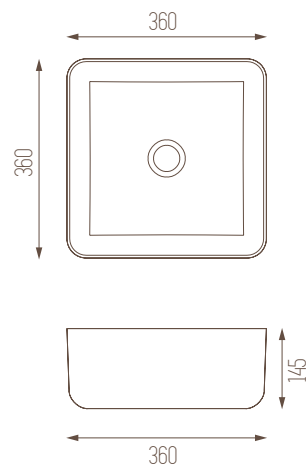

Features

- 370 x 474 x 110 mm
- With or Without Tap Hole
- Suitable for Furniture
- Pop-up Included

Snow Cone

Cool Sand

Cool Beige

Vision

Ocean

Blue Sky

Features

- 370 x 683 x 110 mm
- With or Without Tap Hole
- Suitable for Furniture
- Pop-up Included

Snow Cone

Cool Sand

Cool Beige

Vision

Ocean

Blue Sky

Features

- 360 x 360 x 145 mm
- Without Tap Hole
- Suitable for Furniture
- Pop-up Included

Snow Cone

Cool Sand

Cool Beige

Vision

Ocean

Blue Sky