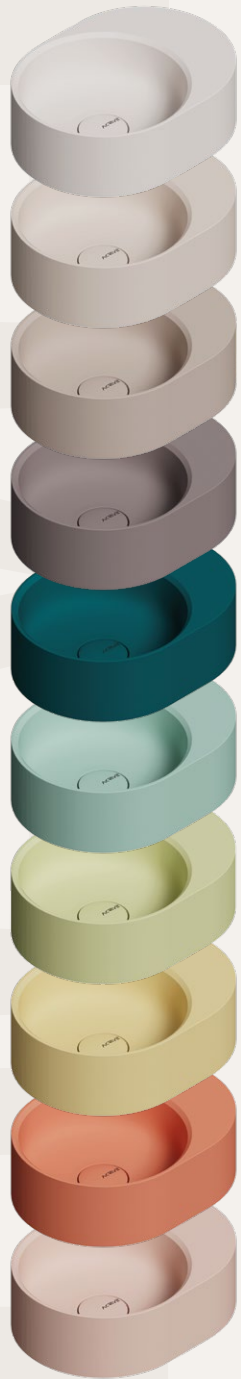

INDEX

Bevel Series

<i>Bevel - s</i>	07
<i>Bevel - r</i>	09

Norma Series

<i>Norma - s</i>	13
<i>Norma - m</i>	15
<i>Norma - l</i>	17

Geo Series

<i>Zeugma</i>	21
<i>Patara</i>	23
<i>Myra</i>	25

Geo - b Series

Features

- 395 x 300 x 110 mm
- With or Without Tap Hole
- Suitable for Furniture
- Pop-up Included

Snow Cone

Cool Sand

Cool Beige

Vision

Ocean

Blue Sky

Mint

Sunset

Watermelon

Cotton Candy

Bevel - r

"Unleash your inner beachcomber with our Sun-kissed Bevel washbasin, a masterpiece that captures the golden hues of a sun-soaked shore. Its curved edges mimic the gentle waves, inviting you to wash your cares away in its tranquil embrace."