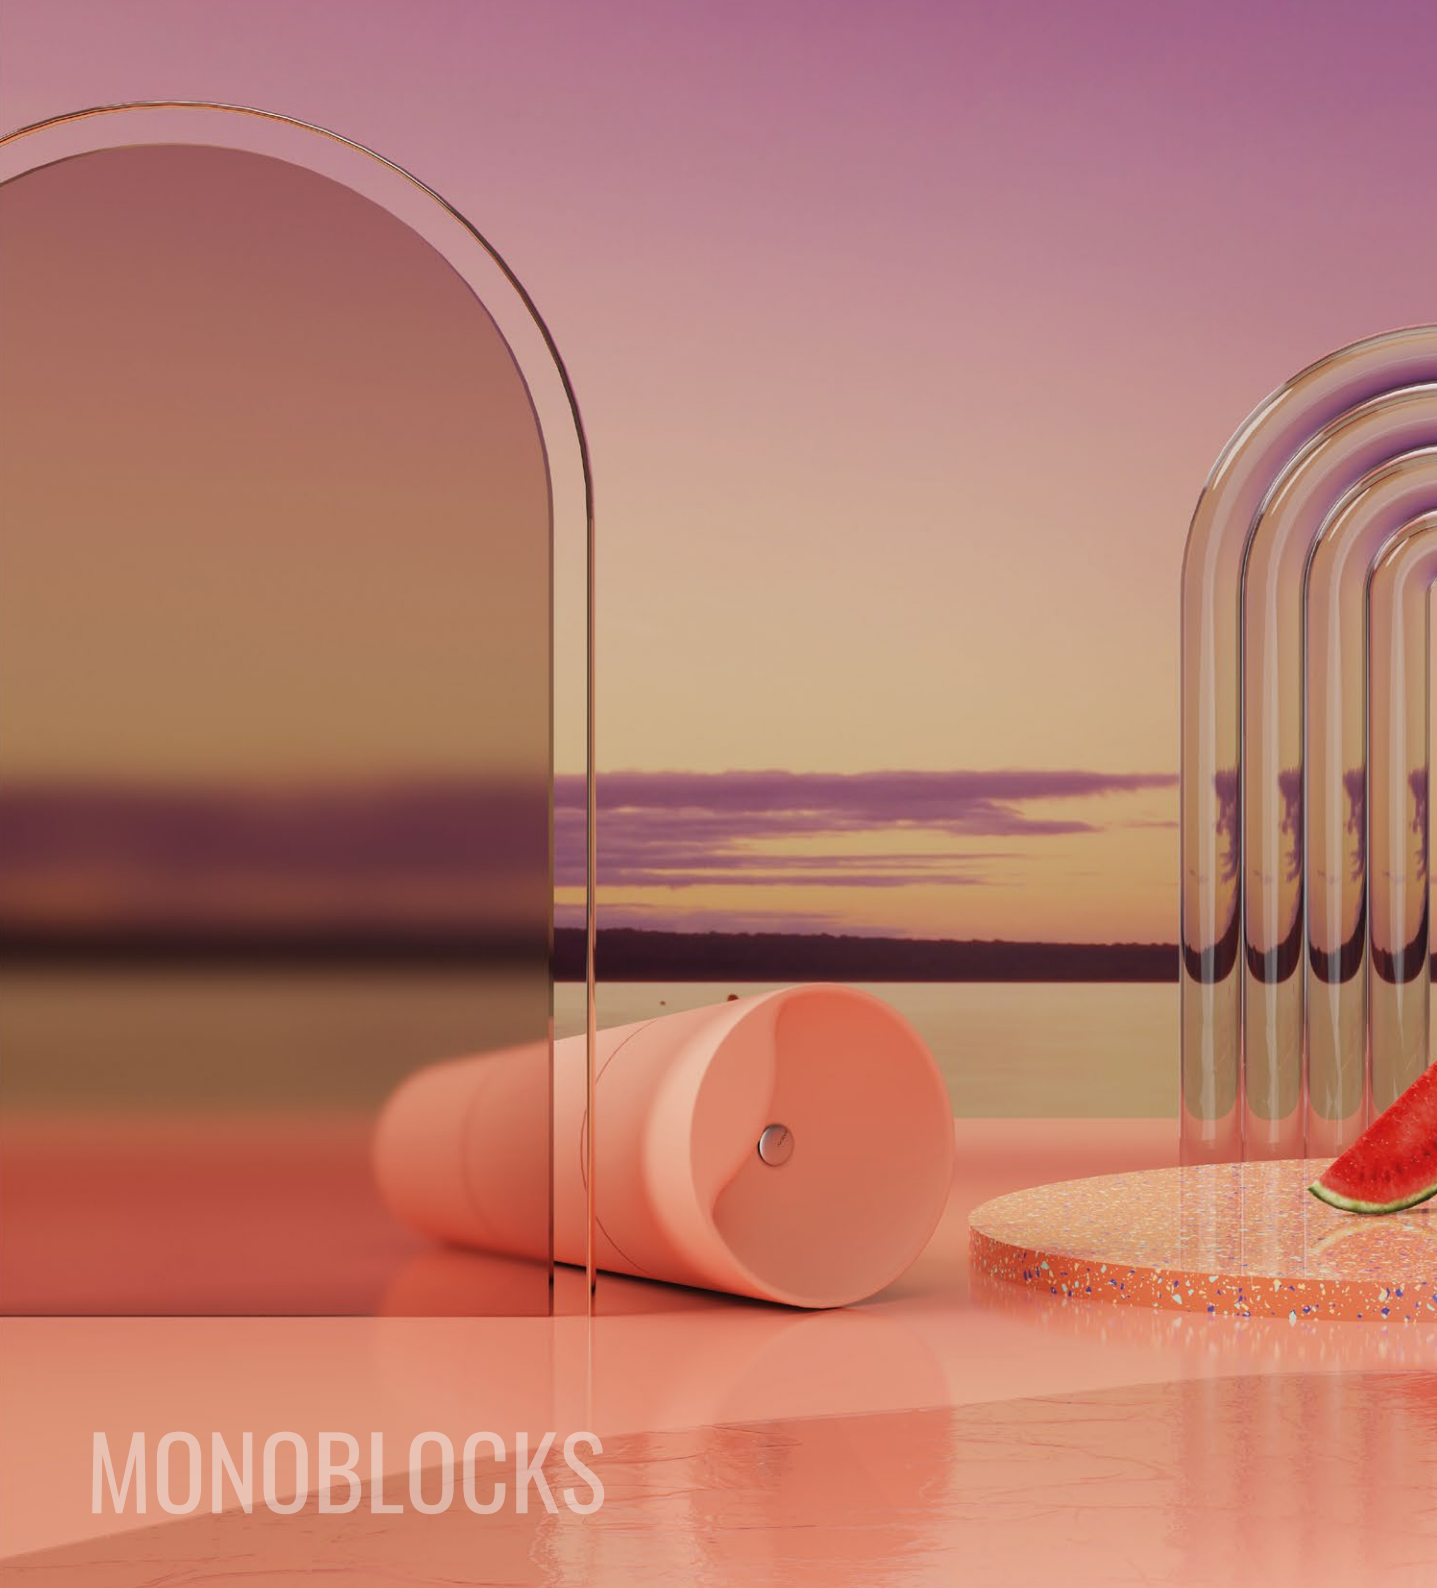

MONOBLOCKS