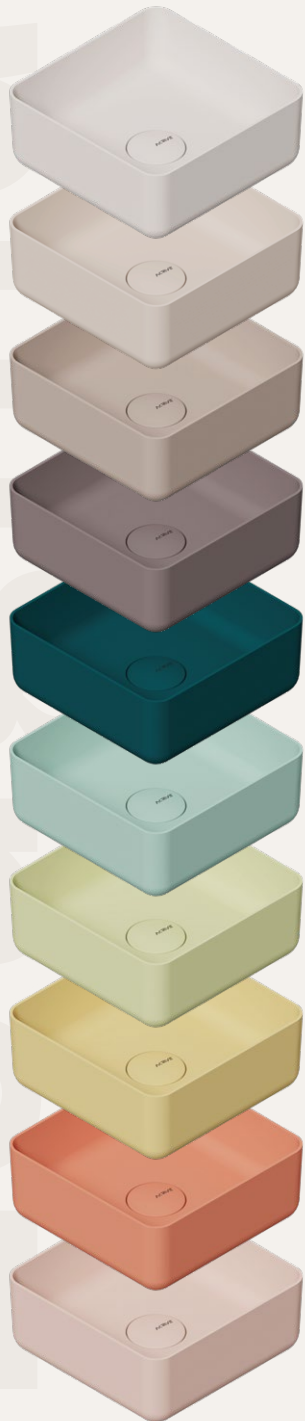

INDEX

Bevel Series

<i>Bevel - s</i>	07
<i>Bevel - r</i>	09

Norma Series

<i>Norma - s</i>	13
<i>Norma - m</i>	15
<i>Norma - l</i>	17

Geo Series

<i>Zeugma</i>	21
<i>Patara</i>	23
<i>Myra</i>	25

Geo - b Series

Features

- 370 x 683 x 110 mm
- With or Without Tap Hole
- Suitable for Furniture
- Pop-up Included

Snow Cone

Cool Sand

Cool Beige

Vision

Ocean

Blue Sky

Mint

Sunset

Watermelon

Cotton Candy

GEO SERIES

Zeugma

"Embrace the lively spirit of summer with our Coral Reef washbasin, where vibrant hues and organic shapes blend effortlessly. The swirling patterns reminiscent of underwater flora create an enchanting focal point, turning your bathroom into an underwater wonderland.

Features

- 360 x 360 x 145 mm
- Without Tap Hole
- Suitable for Furniture
- Pop-up Included

Snow Cone

Cool Sand

Cool Beige

Vision

Ocean

Blue Sky