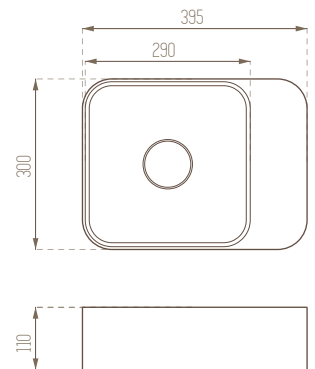

Features

- 395 x 300 x 110 mm
- With or Without Tap Hole
- Suitable for Furniture
- Pop-up Included

Snow Cone

Cool Sand

Cool Beige

Vision

Ocean

Blue Sky

Features

- 370 x 474 x 110 mm
- With or Without Tap Hole
- Suitable for Furniture
- Pop-up Included

Snow Cone

Cool Sand

Cool Beige

Vision

Ocean

Blue Sky