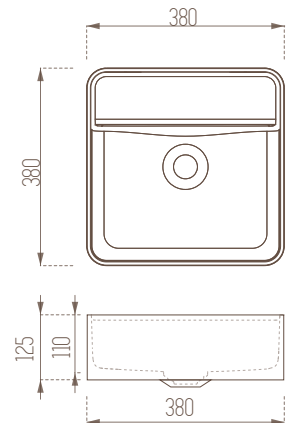

Features

- 380 x 380 x 125 mm
- With or Without Tap Hole
- Suitable for Furniture
- Pop-up Included

Snow Cone

Cool Sand

Cool Beige

Vision

Ocean

Blue Sky