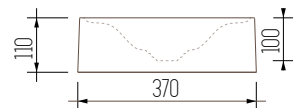

Norma - s

"Embrace the lively spirit of summer with our Coral Reef washbasin, where vibrant hues and organic shapes blend effortlessly. The swirling patterns reminiscent of underwater flora create an enchanting focal point, turning your bathroom into an underwater wonderland.

Features

- 370 x 370 x 110 mm
- With or Without Tap Hole
- Suitable for Furniture
- Pop-up Included