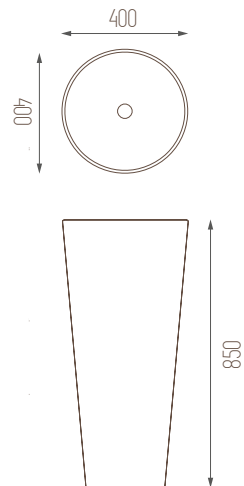

Features

- 380 x 561 x 125 mm
- With or Without Tap Hole
- Suitable for Furniture
- Pop-up Included

Snow Cone

Cool Sand

Cool Beige

Vision

Ocean

Blue Sky

Features

- 400 x 400 x 850 mm
- With or Without Tap Hole
- Self Standing
- Pop-up Included

Snow Cone

Cool Sand

Cool Beige

Vision

Ocean

Blue Sky