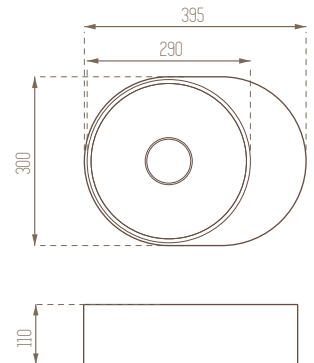

Features

- 395 x 300 x 110 mm
- With or Without Tap Hole
- Suitable for Furniture
- Pop-up Included

Snow Cone

Cool Sand

Cool Beige

Vision

Ocean

Blue Sky