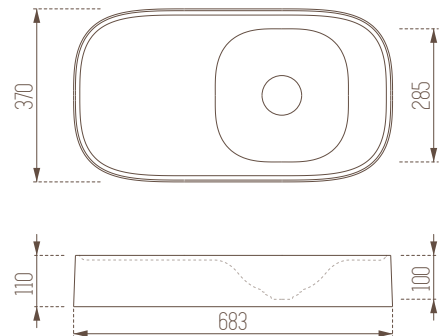

Features

- 370 x 474 x 110 mm
- With or Without Tap Hole
- Suitable for Furniture
- Pop-up Included

Snow Cone

Cool Sand

Cool Beige

Vision

Ocean

Blue Sky

Features

- 370 x 683 x 110 mm
- With or Without Tap Hole
- Suitable for Furniture
- Pop-up Included

Snow Cone

Cool Sand

Cool Beige

Vision

Ocean

Blue Sky