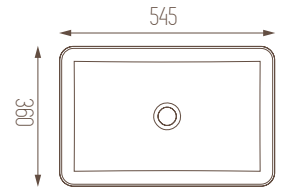

Features

- 360 x 360 x 145 mm
- Without Tap Hole
- Suitable for Furniture
- Pop-up Included

Snow Cone

Cool Sand

Cool Beige

Vision

Ocean

Blue Sky

Features

- 360 x 545 x 145 mm
- Without Tap Hole
- Suitable for Furniture
- Pop-up Included

Snow Cone

Cool Sand

Cool Beige

Vision

Ocean

Blue Sky