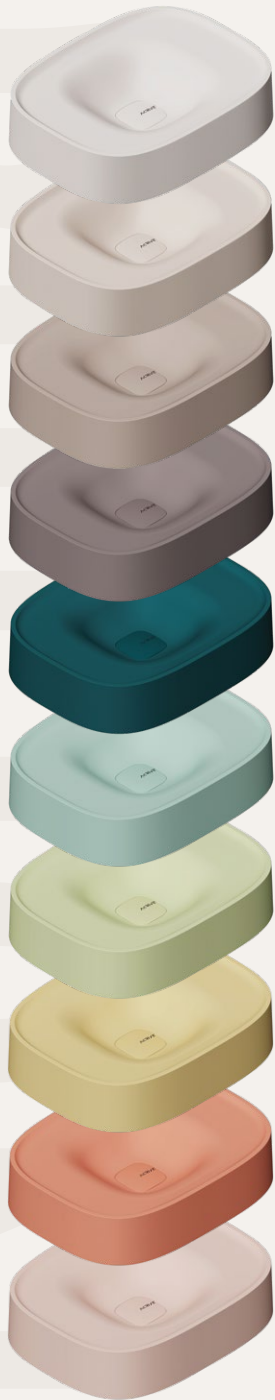

INDEX

Bevel Series

<i>Bevel - s</i>	07
<i>Bevel - r</i>	09

Norma Series

<i>Norma - s</i>	13
<i>Norma - m</i>	15
<i>Norma - l</i>	17

Geo Series

<i>Zeugma</i>	21
<i>Patara</i>	23
<i>Myra</i>	25

Geo - b Series

Features

- 370 x 370 x 110 mm
- With or Without Tap Hole
- Suitable for Furniture
- Pop-up Included

Snow Cone

Cool Sand

Cool Beige

Vision

Ocean

Blue Sky

Mint

Sunset

Watermelon

Cotton Candy

Norma - m

"Embrace the lively spirit of summer with our Coral Reef washbasin, where vibrant hues and organic shapes blend effortlessly. The swirling patterns reminiscent of underwater flora create an enchanting focal point, turning your bathroom into an underwater wonderland.

Features

- 370 x 474 x 110 mm
- With or Without Tap Hole
- Suitable for Furniture
- Pop-up Included

Snow Cone

Cool Sand

Cool Beige

Vision

Ocean

Blue Sky